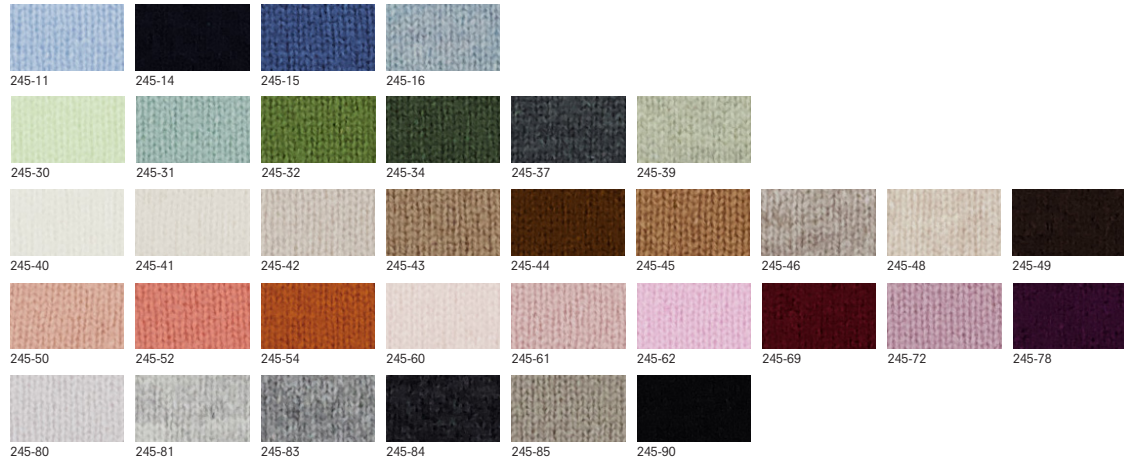

100% cashmere, 12gg

245/1110x\_100% cashmere (245\_colorcard 1)

**245/11102**

V CARDIGAN 1/1

100% cashmere, 12gg

245/1110x\_100% cashmere (245\_colorcard 1)

**245/11103**

RD CARDIGAN 1/1

100% cashmere, 9gg

245/1111x\_100% cashmere (245\_colorcard 1)

245/11115

RD SWEATER 1/1

100% cashmere, 9gg

245/1111x\_100% cashmere (245\_colorcard 1)

**245/11116**

RD SWEATER 1/2

100% cashmere, 9gg

245/1111x\_100% cashmere (245\_colorcard 1)

245/11117

TROUSERS

100% cashmere, 12gg

245/1111x\_100% cashmere (245\_colorcard 1)

**245/11118**

MOCKNECK SWEATER 1/1

100% cashmere, 9gg

245/1111x\_100% cashmere (245\_colorcard 1)