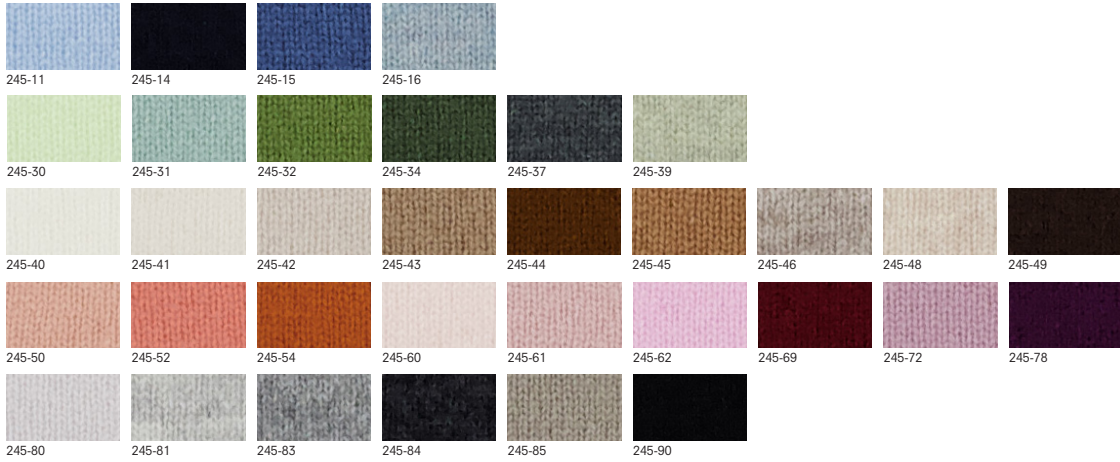

100% cashmere, 12gg

245/1110x\_100% cashmere (245\_colorcard 1)

**245/11102**

V CARDIGAN 1/1

100% cashmere, 12gg

245/1110x\_100% cashmere (245\_colorcard 1)

**245/11103**

RD CARDIGAN 1/1

100% cashmere, 9gg

245/1111x\_100% cashmere (245\_colorcard 1)

245/11115

RD SWEATER 1/1

100% cashmere, 9gg

245/1111x\_100% cashmere (245\_colorcard 1)

**245/11116**

RD SWEATER 1/2

100% cashmere, 9gg

245/1111x\_100% cashmere (245\_colorcard 1)

245/11117

TROUSERS

100% cashmere, 12gg

245/1111x\_100% cashmere (245\_colorcard 1)

**245/11118**

MOCKNECK SWEATER 1/1

100% cashmere, 9gg

245/1111x\_100% cashmere (245\_colorcard 1)