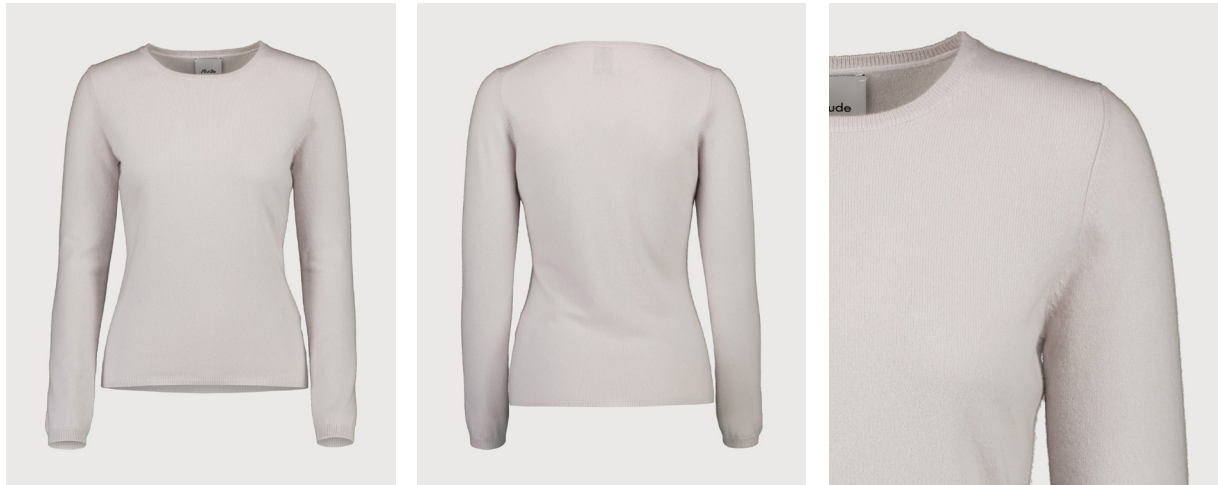

LINESHEETS women  
fall/winter 2024/2025  
basics

© ALLUDE 2024 any reproduction prohibited

**245/11100**

V SWEATER 1/1

100% cashmere, 12gg

245/1110x\_100% cashmere (245\_colorcard 1)

**245/11101**

RD SWEATER 1/1