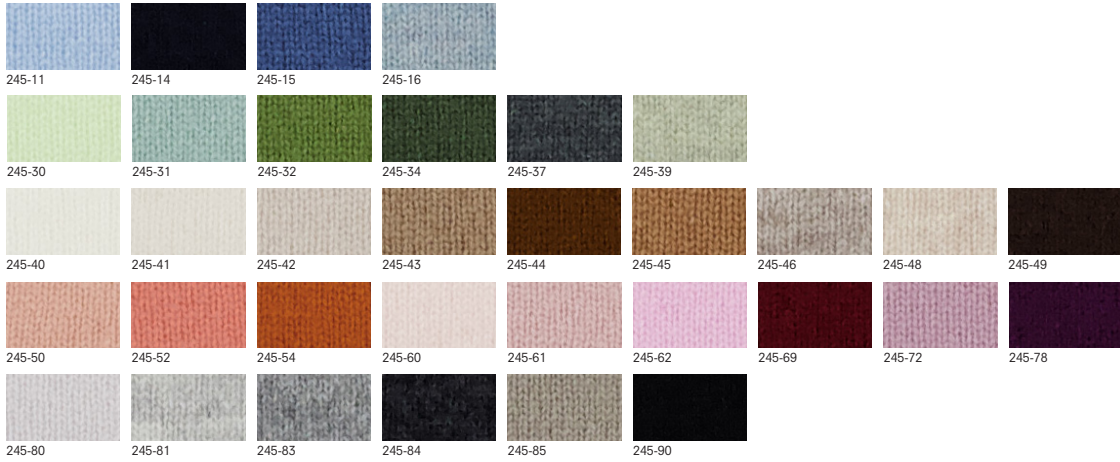

100% cashmere, 12gg

245/1110x\_100% cashmere (245\_colorcard 1)

**245/11102**

V CARDIGAN 1/1

100% cashmere, 12gg

245/1110x\_100% cashmere (245\_colorcard 1)

**245/11103**

RD CARDIGAN 1/1

100% cashmere, 12gg

245/1110x\_100% cashmere (245\_colorcard 1)

**245/11105**

RD SWEATER 1/4

100% cashmere, 12gg

245/1110x\_100% cashmere (245\_colorcard 1)

**245/11106**

TURTLENECK SWEATER 1/1

100% cashmere, 9gg

245/1111x\_100% cashmere (245\_colorcard 1)

245/11117

TROUSERS

100% cashmere, 12gg

245/1111x\_100% cashmere (245\_colorcard 1)

**245/11118**

MOCKNECK SWEATER 1/1

100% cashmere, 9gg

245/1111x\_100% cashmere (245\_colorcard 1)