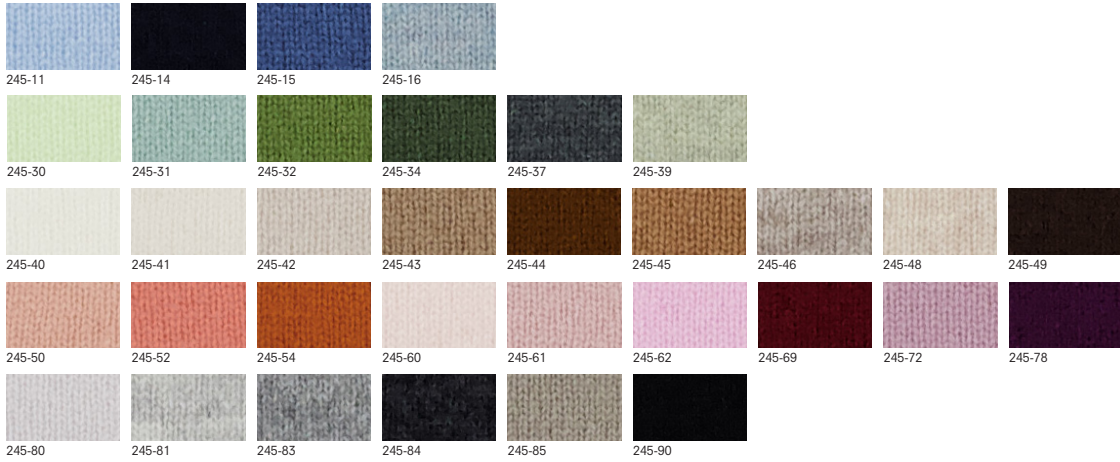

100% cashmere, 12gg

245/1110x\_100% cashmere (245\_colorcard 1)

**245/11102**

V CARDIGAN 1/1

100% cashmere, 12gg

245/1110x\_100% cashmere (245\_colorcard 1)

**245/11103**

RD CARDIGAN 1/1

100% cashmere, 12gg

245/1110x\_100% cashmere (245\_colorcard 1)

**245/11105**

RD SWEATER 1/4

100% cashmere, 12gg

245/1110x\_100% cashmere (245\_colorcard 1)

**245/11106**

TURTLENECK SWEATER 1/1

100% cashmere, 12gg

245/1110x\_100% cashmere (245\_colorcard 1)

**245/11108**

TURTLENECK SWEATER 1/2

100% cashmere, 12gg

245/1110x\_100% cashmere (245\_colorcard 1)

**245/11110**

BOATNECK SWEATER 1/1

100% cashmere, 9gg

245/1111x\_100% cashmere (245\_colorcard 1)