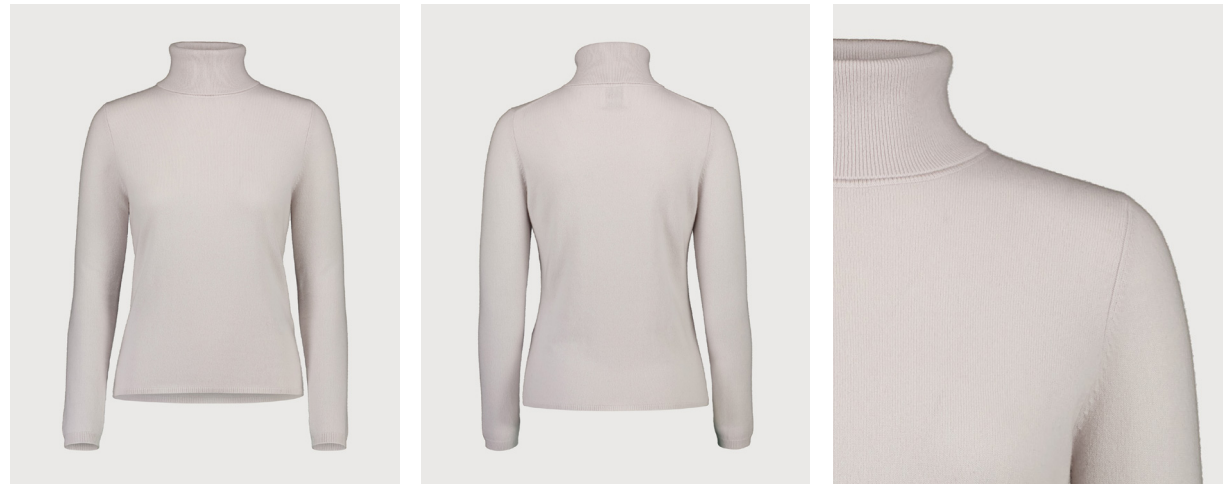

245/11106

TURTLENECK SWEATER 1/1

100% cashmere, 12gg

245/1110x_100% cashmere (245_colorcard 1)