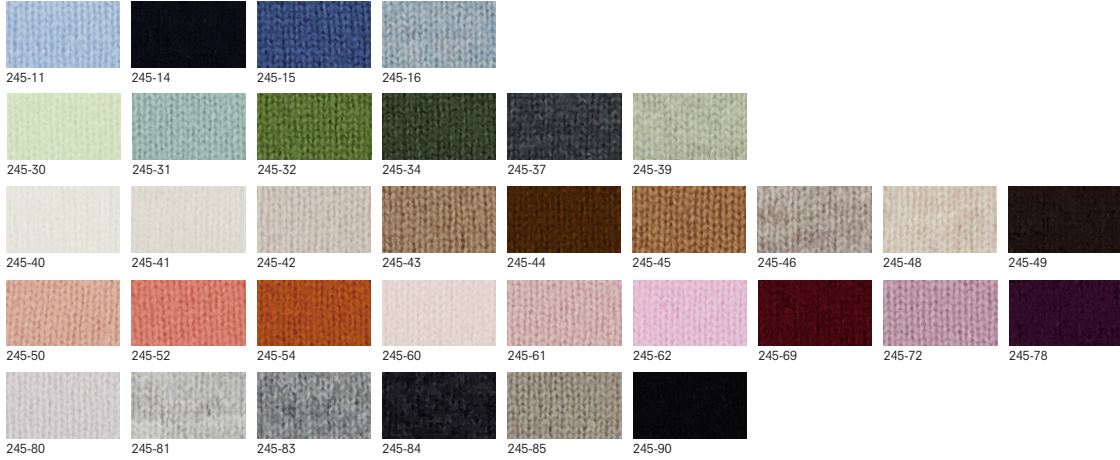

100% cashmere, 12gg

245/1110x\_100% cashmere (245\_colorcard 1)

**245/11102**

V CARDIGAN 1/1

100% cashmere, 12gg

245/1110x\_100% cashmere (245\_colorcard 1)

**245/11103**

RD CARDIGAN 1/1

100% cashmere, 12gg

245/1110x\_100% cashmere (245\_colorcard 1)

**245/11108**

TURTLENECK SWEATER 1/2

100% cashmere, 12gg

245/1110x\_100% cashmere (245\_colorcard 1)

**245/11110**

BOATNECK SWEATER 1/1

100% cashmere, 9gg

245/1111x\_100% cashmere (245\_colorcard 1)

245/11111

RD SWEATER 1/1

100% cashmere, 9gg

245/1111x\_100% cashmere (245\_colorcard 1)

245/11112

V CARDIGAN 1/1

100% cashmere, 9gg

245/1111x\_100% cashmere (245\_colorcard 1)

**245/11113**

TURTLENECK SWEATER 1/1

100% cashmere, 9gg

245/1111x\_100% cashmere (245\_colorcard 1)

**245/11114**

V SWEATER 1/1