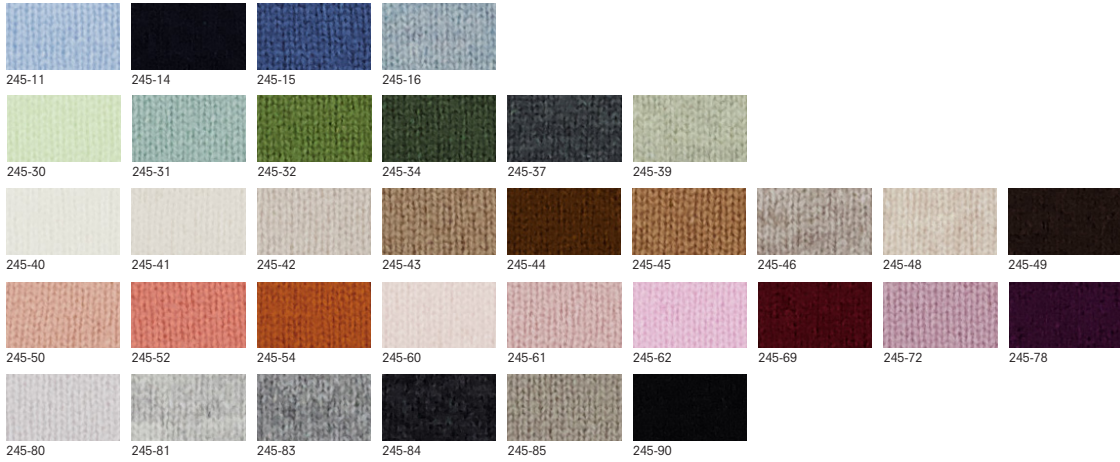

LINESHEETS women  
fall/winter 2024/2025  
basics

© ALLUDE 2024 any reproduction prohibited

**245/11100**

V SWEATER 1/1

100% cashmere, 12gg

245/1110x\_100% cashmere (245\_colorcard 1)

**245/11101**

RD SWEATER 1/1

100% cashmere, 12gg

245/1110x\_100% cashmere (245\_colorcard 1)

**245/11102**

V CARDIGAN 1/1

100% cashmere, 12gg

245/1110x\_100% cashmere (245\_colorcard 1)

**245/11103**

RD CARDIGAN 1/1

100% cashmere, 9gg

245/1111x\_100% cashmere (245\_colorcard 1)

245/11117

TROUSERS

100% cashmere, 12gg

245/1111x\_100% cashmere (245\_colorcard 1)

**245/11118**

MOCKNECK SWEATER 1/1

100% cashmere, 9gg

245/1111x\_100% cashmere (245\_colorcard 1)