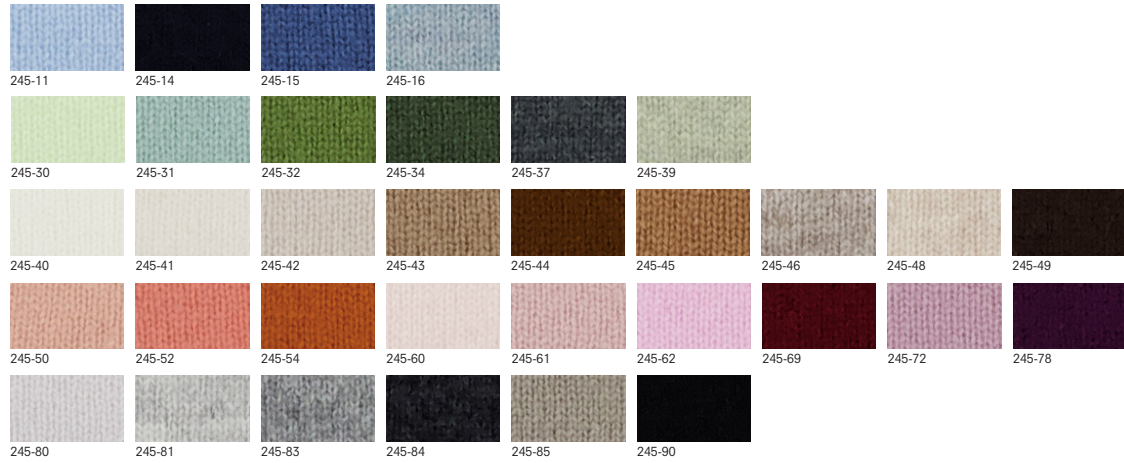

100% cashmere, 12gg

245/1110x\_100% cashmere (245\_colorcard 1)

**245/11102**

V CARDIGAN 1/1

100% cashmere, 12gg

245/1110x\_100% cashmere (245\_colorcard 1)

**245/11103**

RD CARDIGAN 1/1

100% cashmere, 12gg

245/1110x\_100% cashmere (245\_colorcard 1)

**245/11105**

RD SWEATER 1/4

100% cashmere, 12gg

245/1110x\_100% cashmere (245\_colorcard 1)

**245/11106**

TURTLENECK SWEATER 1/1

100% cashmere, 12gg

245/1110x\_100% cashmere (245\_colorcard 1)

**245/11108**

TURTLENECK SWEATER 1/2

100% cashmere, 12gg

245/1110x\_100% cashmere (245\_colorcard 1)

**245/11110**

BOATNECK SWEATER 1/1

100% cashmere, 9gg

245/1111x\_100% cashmere (245\_colorcard 1)