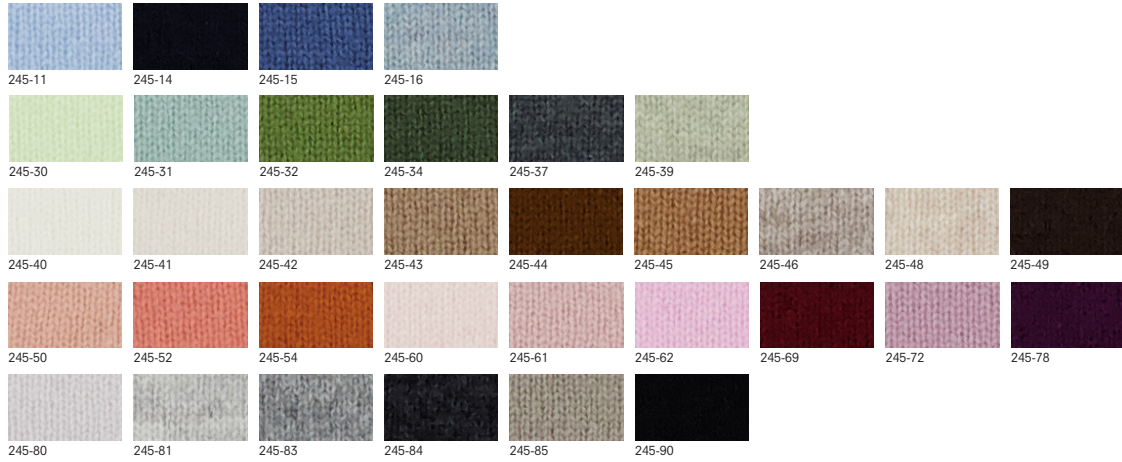

245/11111

RD SWEATER 1/1

100% cashmere, 9gg

245/1111x_100% cashmere (245_colorcard 1)