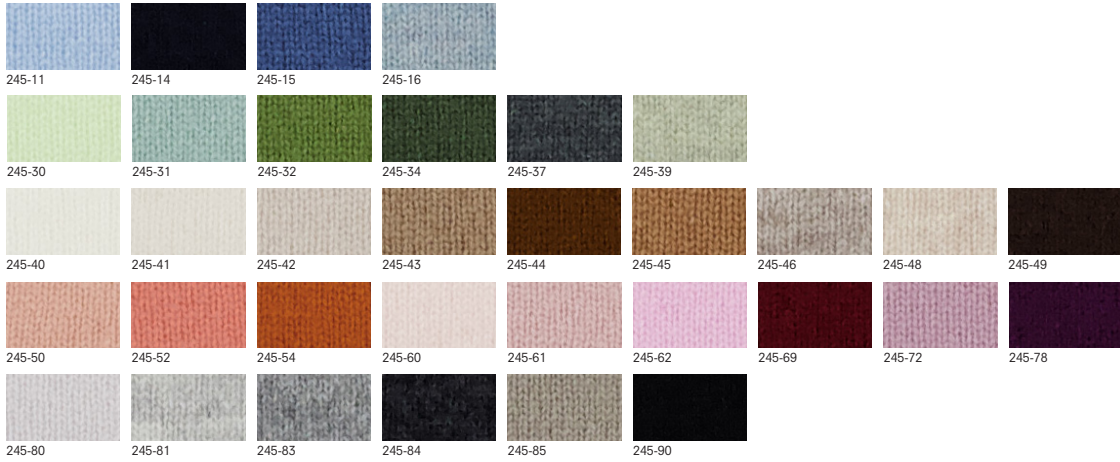

245/11113

TURTLENECK SWEATER 1/1

100% cashmere, 9gg

245/1111x_100% cashmere (245_colorcard 1)