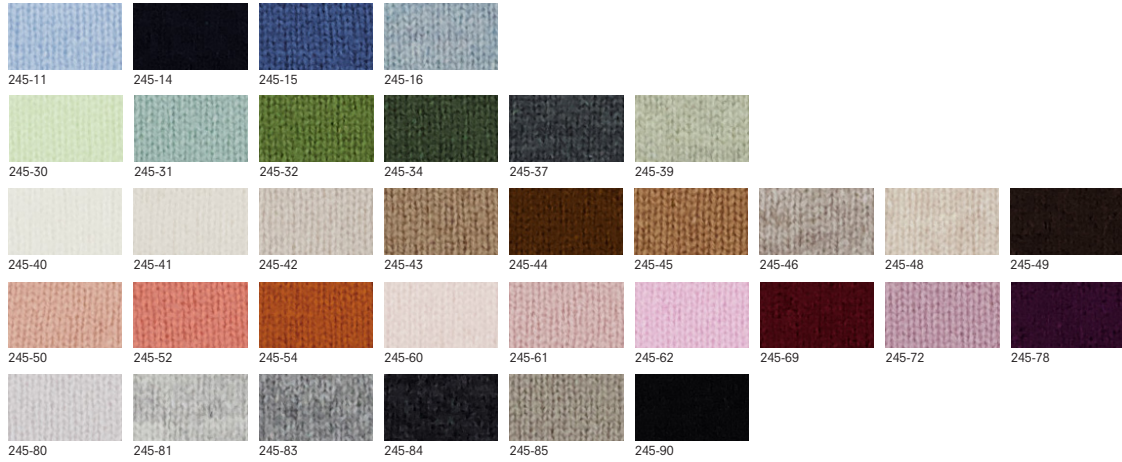

100% cashmere, 12gg

245/1110x\_100% cashmere (245\_colorcard 1)

**245/11102**

V CARDIGAN 1/1

100% cashmere, 12gg

245/1110x\_100% cashmere (245\_colorcard 1)

**245/11103**

RD CARDIGAN 1/1

100% cashmere, 12gg

245/1110x\_100% cashmere (245\_colorcard 1)

**245/11108**

TURTLENECK SWEATER 1/2

100% cashmere, 12gg

245/1110x\_100% cashmere (245\_colorcard 1)

**245/11110**

BOATNECK SWEATER 1/1

100% cashmere, 9gg

245/1111x\_100% cashmere (245\_colorcard 1)

245/11111

RD SWEATER 1/1

100% cashmere, 9gg

245/1111x\_100% cashmere (245\_colorcard 1)

245/11112

V CARDIGAN 1/1

100% cashmere, 9gg

245/1111x\_100% cashmere (245\_colorcard 1)