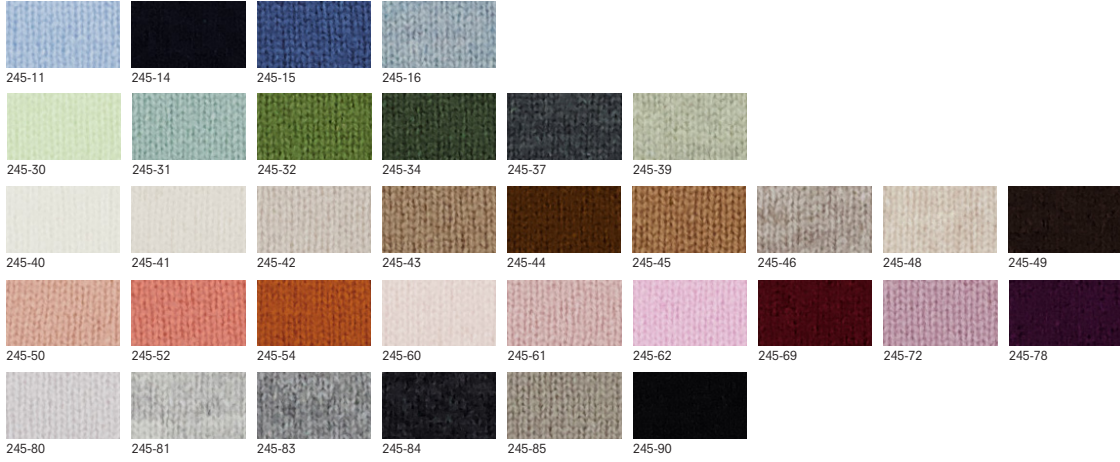

245/11115

RD SWEATER 1/1

100% cashmere, 9gg

245/1111x_100% cashmere (245_colorcard 1)