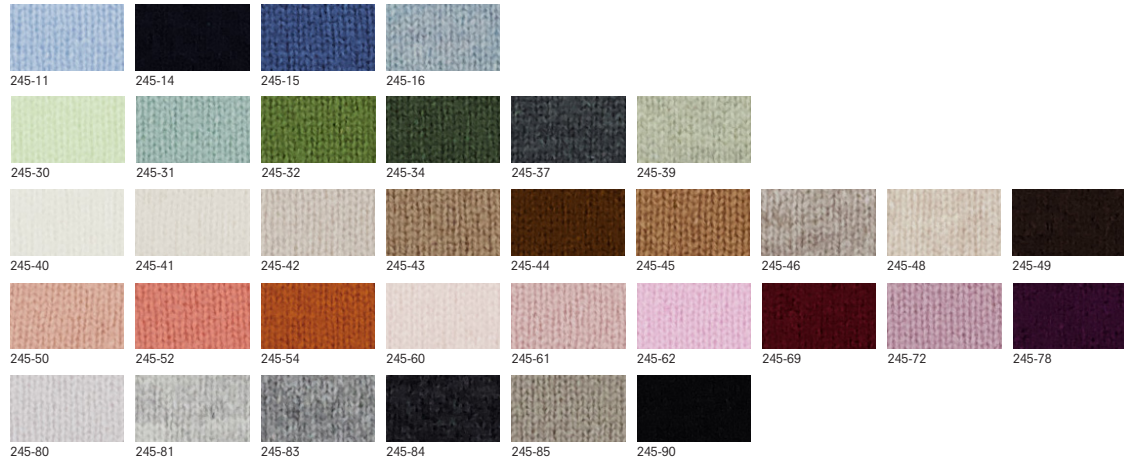

LINESHEETS women  
fall/winter 2024/2025  
basics

© ALLUDE 2024 any reproduction prohibited

**245/11100**

V SWEATER 1/1

100% cashmere, 12gg

245/1110x\_100% cashmere (245\_colorcard 1)

**245/11101**

RD SWEATER 1/1

100% cashmere, 12gg

245/1110x\_100% cashmere (245\_colorcard 1)

**245/11102**

V CARDIGAN 1/1

100% cashmere, 12gg

245/1110x\_100% cashmere (245\_colorcard 1)

**245/11103**

RD CARDIGAN 1/1

100% cashmere, 9gg

245/1111x\_100% cashmere (245\_colorcard 1)

245/11117

TROUSERS

100% cashmere, 12gg

245/1111x\_100% cashmere (245\_colorcard 1)

**245/11118**

MOCKNECK SWEATER 1/1

100% cashmere, 9gg

245/1111x\_100% cashmere (245\_colorcard 1)