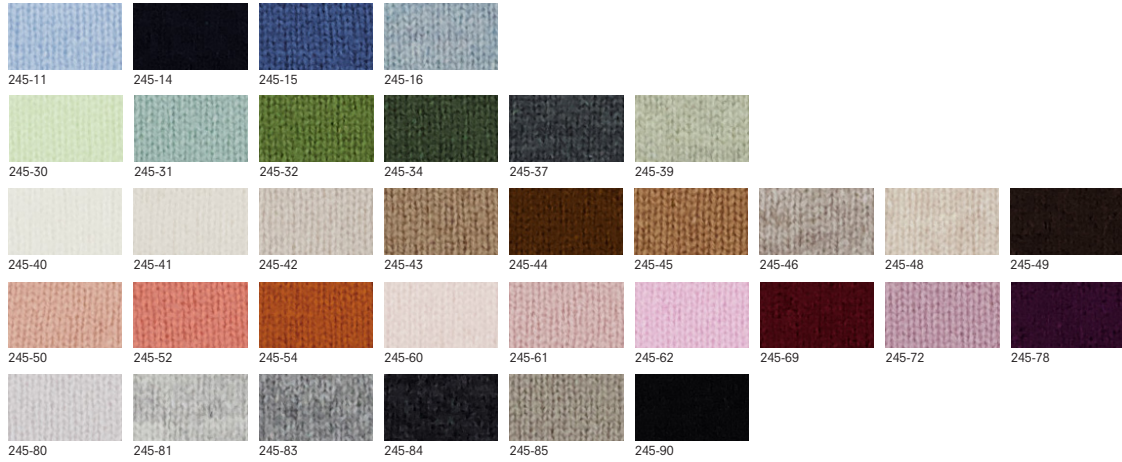

100% cashmere, 12gg

245/1110x\_100% cashmere (245\_colorcard 1)

**245/11102**

V CARDIGAN 1/1

100% cashmere, 12gg

245/1110x\_100% cashmere (245\_colorcard 1)

**245/11103**

RD CARDIGAN 1/1

100% cashmere, 9gg

245/1111x\_100% cashmere (245\_colorcard 1)

245/11115

RD SWEATER 1/1

100% cashmere, 9gg

245/1111x\_100% cashmere (245\_colorcard 1)

**245/11116**

RD SWEATER 1/2

100% cashmere, 9gg

245/1111x\_100% cashmere (245\_colorcard 1)

245/11117

TROUSERS

100% cashmere, 12gg

245/1111x\_100% cashmere (245\_colorcard 1)

**245/11118**

MOCKNECK SWEATER 1/1

100% cashmere, 9gg

245/1111x\_100% cashmere (245\_colorcard 1)