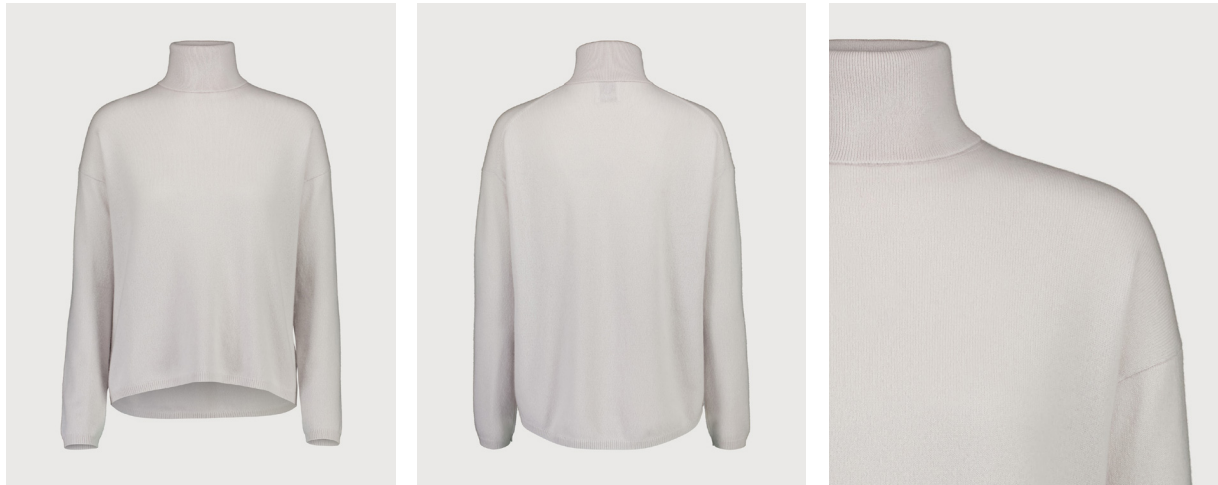

245/11113

TURTLENECK SWEATER 1/1

100% cashmere, 9gg

245/1111x_100% cashmere (245_colorcard 1)