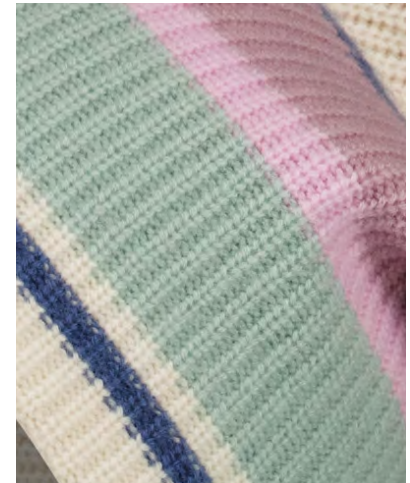

70% wool, 30% cashmere, 12gg

245/1709x\_70% wool, 30% cashmere (245\_colorcard 7-4)

comb. 1

comb. 2

245/17100

HAT

70% wool, 30% cashmere, 7gg

245/1710x\_70% wool, 30% cashmere (245\_colorcard 7-5)