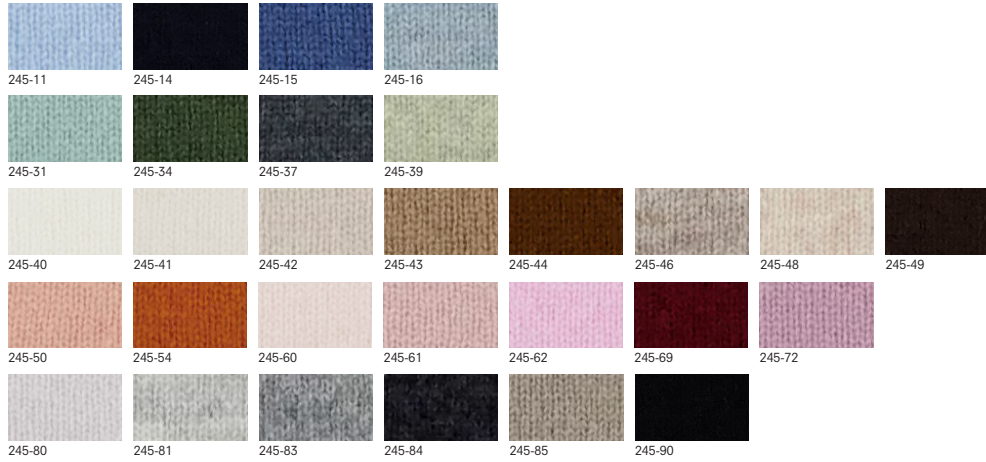

**245/17023**

TROUSERS

70% wool, 30% cashmere, 12gg

245/1702x\_70% wool, 30% cashmere (245\_colorcard 7-1)

**245/17031**

BOLERO SWEATER 1/1

70% wool, 30% cashmere, 12gg

245/1703x\_70% wool, 30% cashmere (245\_colorcard 7)