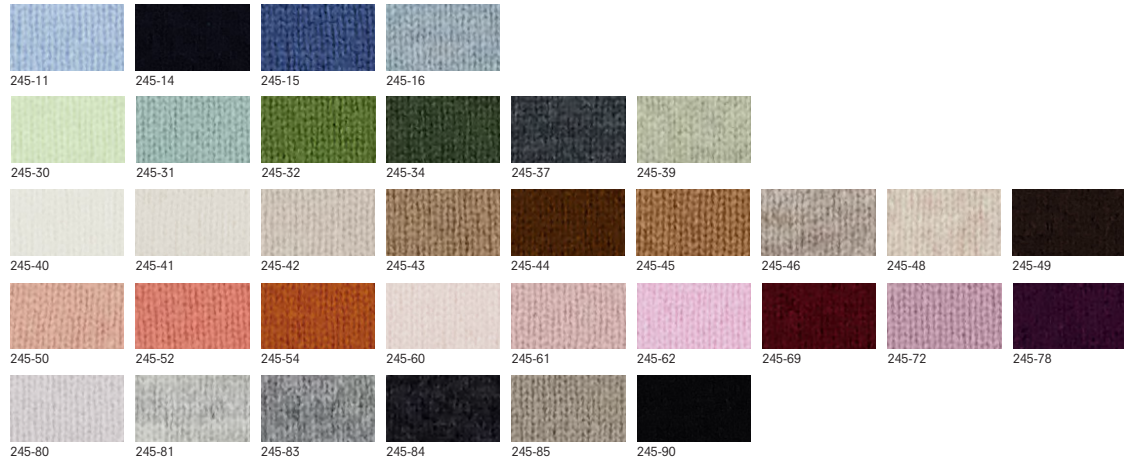

245/11125

SKIRT

100% cashmere, 12gg

245/1112x_100% cashmere (245_colorcard 1)