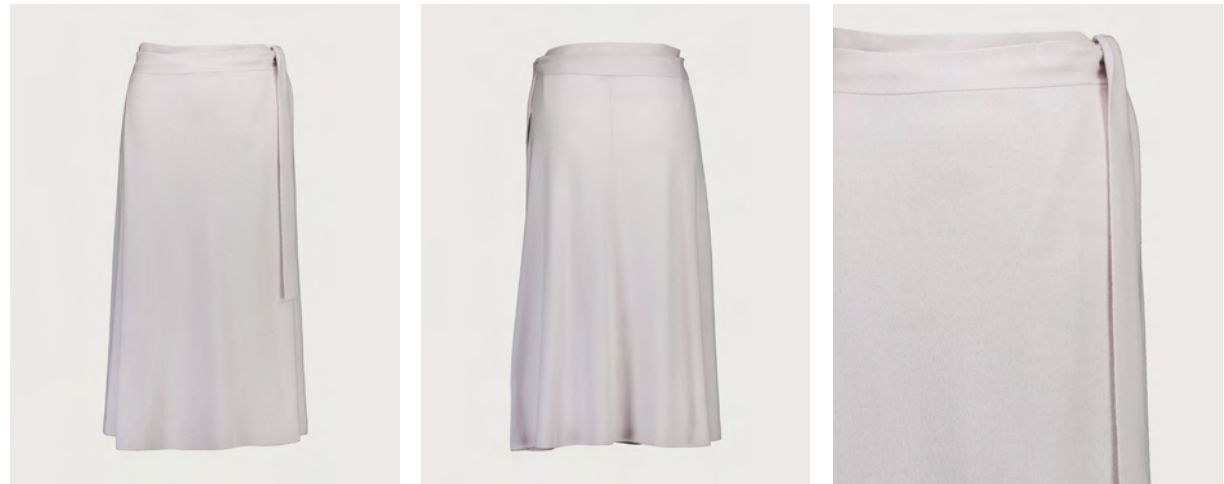

**245/17665**

V DRESS 1/1

70% wool, 30% cashmere, 12gg

245/1766x\_70% wool, 30% cashmere (245\_colorcard 7)

**245/17666**

WRAP SKIRT 1/1

70% wool, 30% cashmere, 12gg

245/1766x\_70% wool, 30% cashmere (245\_colorcard 7)