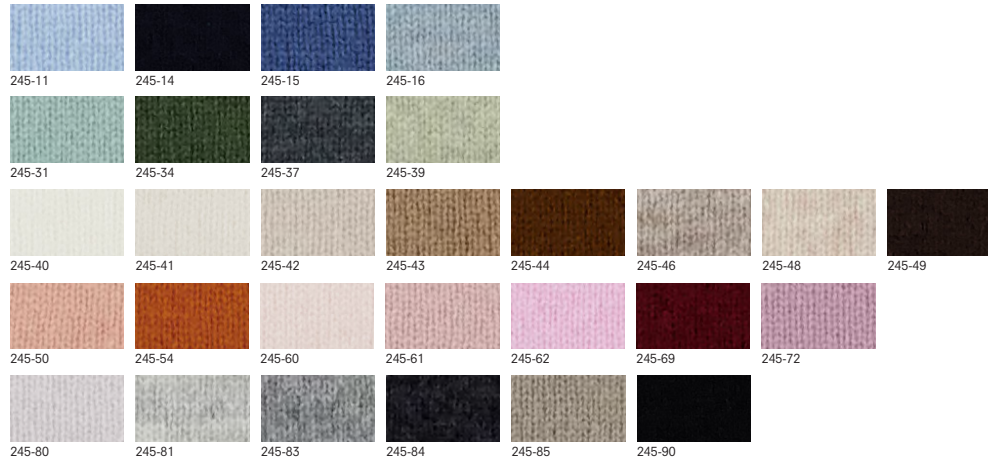

245/17045

RD SWEATER 1/1

70% wool, 30% cashmere, 5gg

245/1704x_70% wool, 30% cashmere (245_colorcard 7)