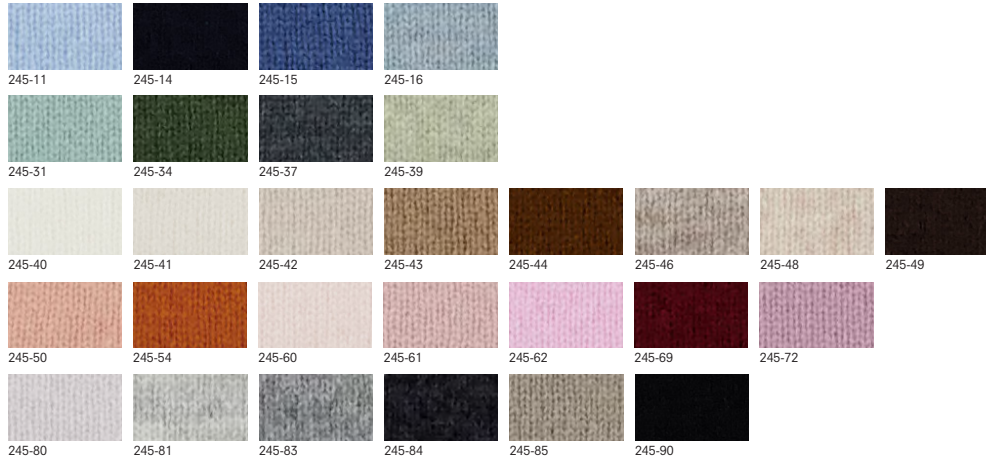

245/1760x\_70% wool, 30% cashmere (245\_colorcard 7)

**245/17605**

SCARF

70% wool, 30% cashmere, 12gg

245/1760x\_70% wool, 30% cashmere (245\_colorcard 7)

**245/17611**

DUFFLE COAT 1/1

70% wool, 30% cashmere, 12gg