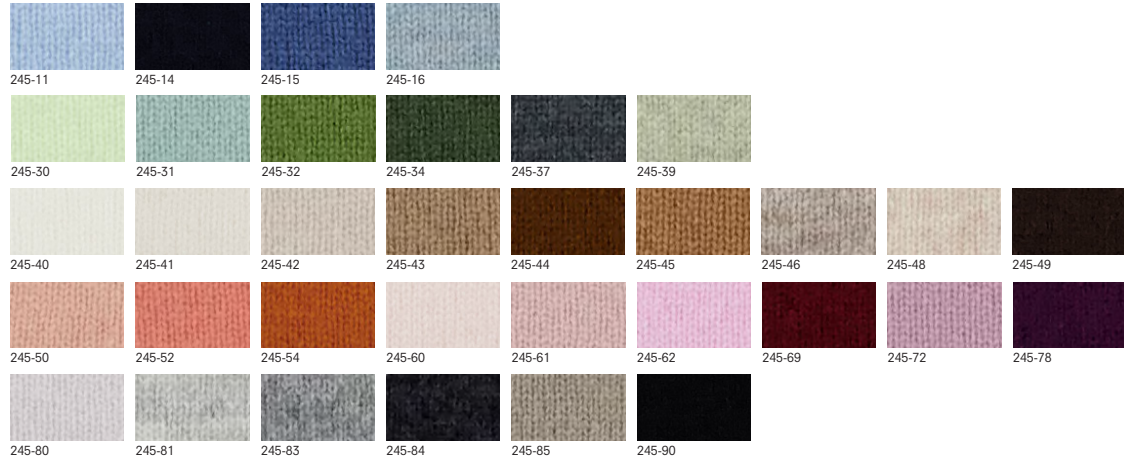

POLONECK SWEATER 1/1

100% cashmere, 12gg

245/1114x\_100% cashmere (245\_colorcard 1)

**245/11150**

RD SWEATER 1/1

100% cashmere, 5gg

245/1115x\_100% cashmere (245\_colorcard 1)

**245/11162**