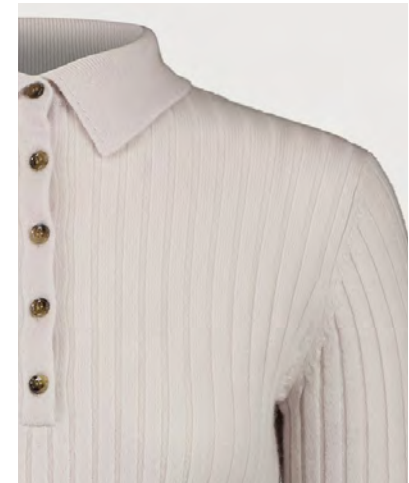

RD SWEATER 1/1

100% cashmere, 12gg

245/1112x\_100% cashmere (245\_colorcard 1)

245/11125

SKIRT

100% cashmere, 12gg

245/1112x\_100% cashmere (245\_colorcard 1)

**245/11140**