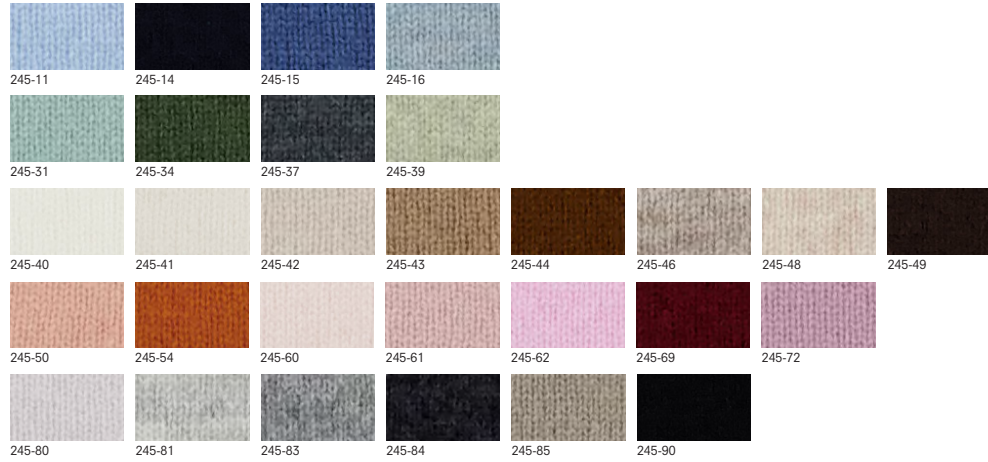

245/17665

V DRESS 1/1

70% wool, 30% cashmere, 12gg

245/1766x_70% wool, 30% cashmere (245_colorcard 7)