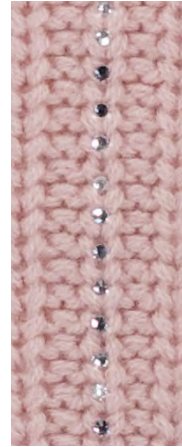

245-81

245-90

**245/17742**

MOCKNECK SWEATER 1/1

70% wool, 30% cashmere, 3,5gg

245/1774x\_70% wool, 30% cashmere (245\_colorcard 7-10)

245-40

245-46