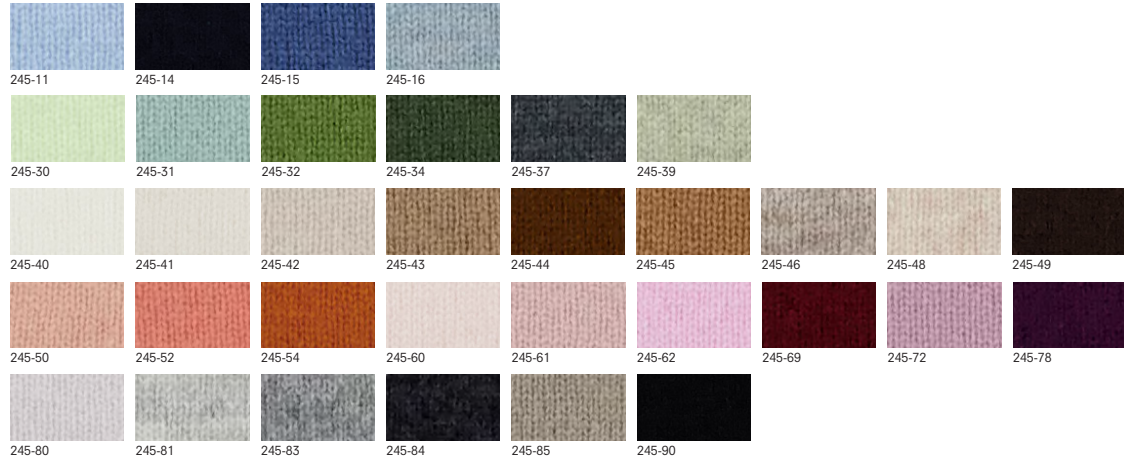

VEST 0/1

100% cashmere, 5gg

245/1121x\_100% cashmere (245\_colorcard 1)

**245/11213**

RD SWEATER 1/1

100% cashmere, 5gg

245/1121x\_100% cashmere (245\_colorcard 1)

**245/11224**