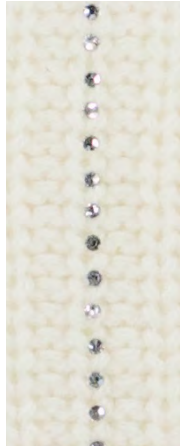

245-81

245-90

**245/17742**

MOCKNECK SWEATER 1/1

70% wool, 30% cashmere, 3,5gg

245/1774x\_70% wool, 30% cashmere (245\_colorcard 7-10)

245-40

245-46