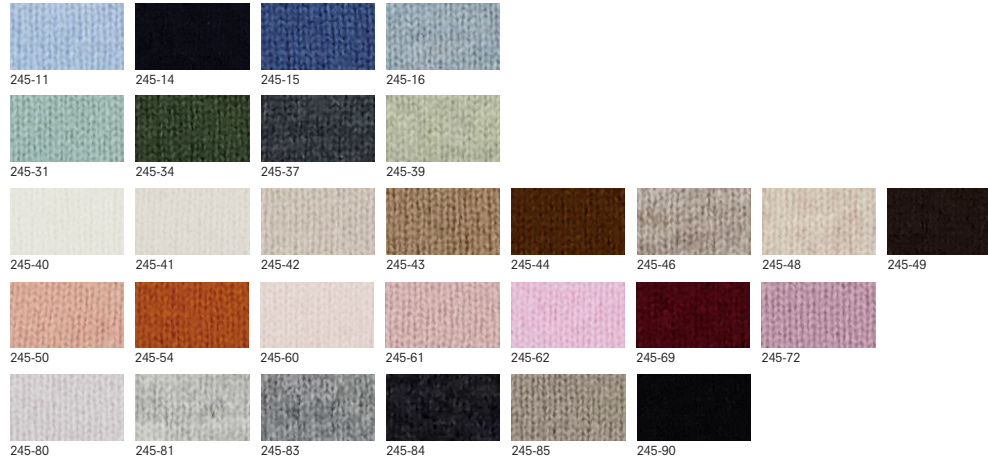

**245/17650**

RD CARDIGAN 1/1

70% wool, 30% cashmere, 7gg

245/1765x\_70% wool, 30% cashmere (245\_colorcard 7)

**245/17651**

MOCKNECK SWEATER 1/1

70% wool, 30% cashmere, 7gg

245/1765x\_70% wool, 30% cashmere (245\_colorcard 7)