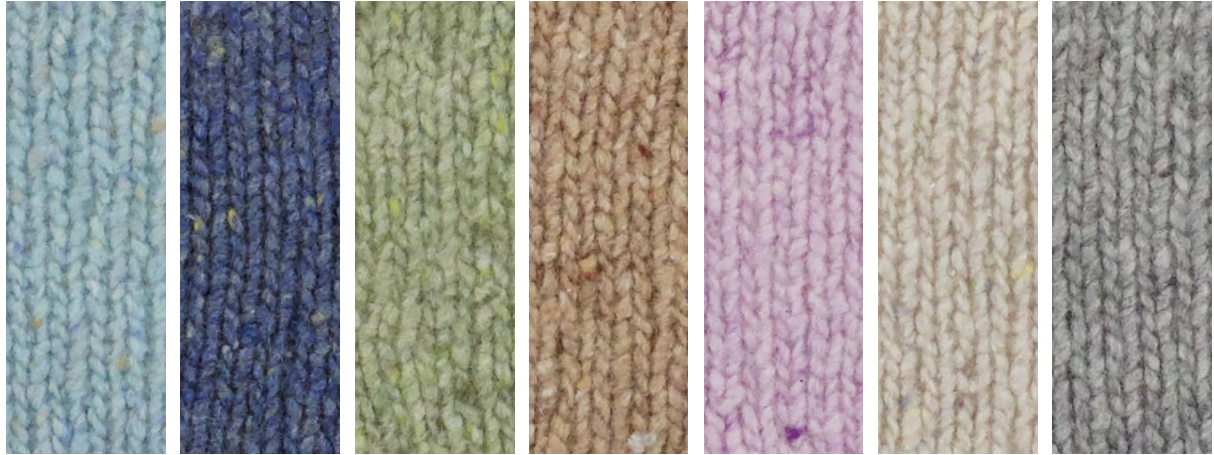

**245/17830**

V COAT 1/1

70% wool, 30% cashmere, 12gg

245/1783x\_70% wool, 30% cashmere (245\_colorcard 7)

**245/17831**

TURTLENECK DRESS 1/1

70% wool, 30% cashmere, 12gg

245/1783x\_70% wool, 30% cashmere (245\_colorcard 7)