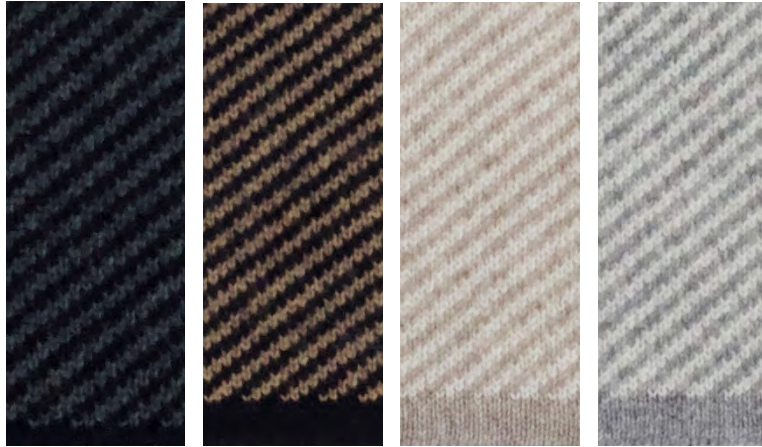

**245/17060**

RD JACKET 1/1

70% wool, 30% cashmere, 12gg

245/1706x\_70% wool, 30% cashmere (245\_colorcard 7-2)

**245/17061**

SKIRT

70% wool, 30% cashmere, 12gg

245/1706x\_70% wool, 30% cashmere (245\_colorcard 7-2)