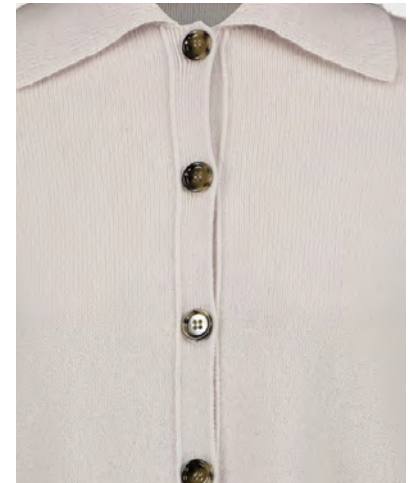

V SWEATER 1/1

100% cashmere, 5gg

245/1116x\_100% cashmere (245\_colorcard 1)

**245/11167**

COLLAR CARDIGAN 1/1

100% cashmere, 7gg

245/1116x\_100% cashmere (245\_colorcard 1)

**245/11191**