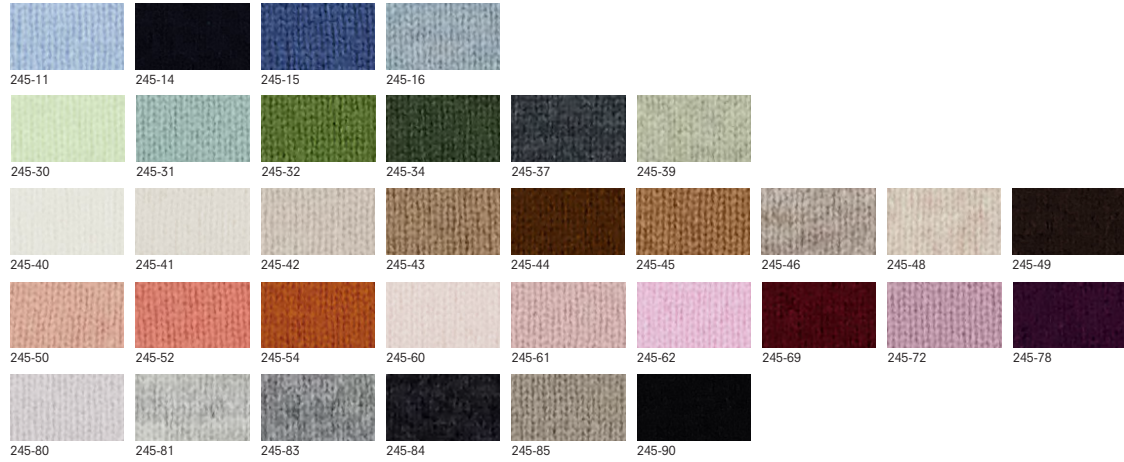

LINESHEETS women  
fall/winter 2024/2025  
novelties

© ALLUDE 2024 any reproduction prohibited

**245/11120**

MOCKNECK SWEATER 1/1

100% cashmere, 12gg

245/1112x\_100% cashmere (245\_colorcard 1)

**245/11122**