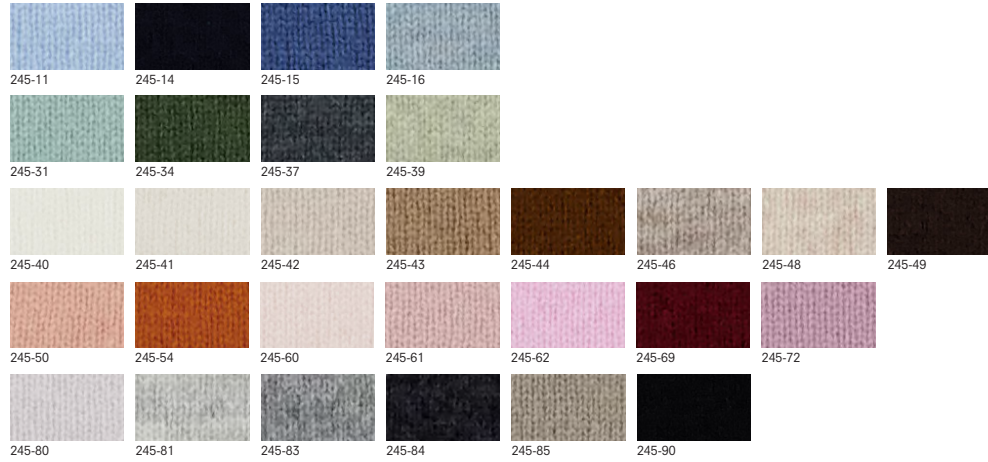

245/17031

BOLERO SWEATER 1/1

70% wool, 30% cashmere, 12gg

245/1703x_70% wool, 30% cashmere (245_colorcard 7)