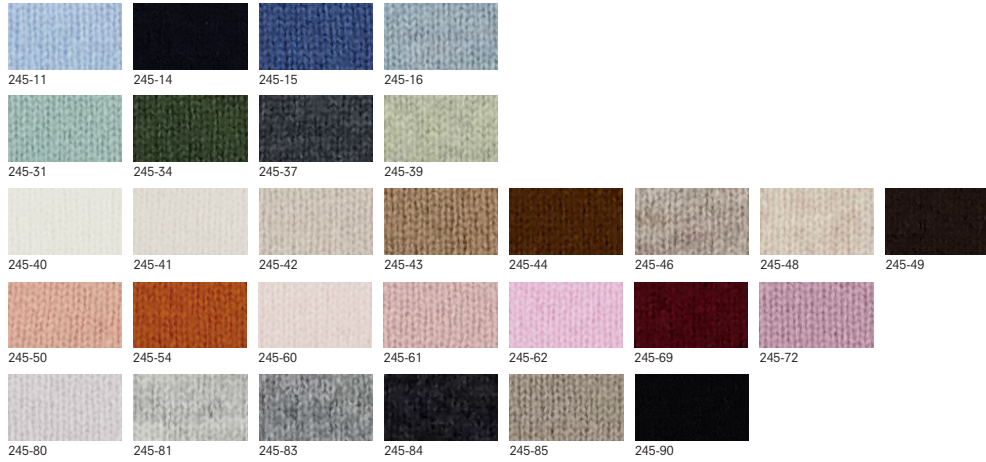

245/17013

TURTLENECK DRESS 1/1

70% wool, 30% cashmere, 12gg

245/1701x_70% wool, 30% cashmere (245_colorcard 7)