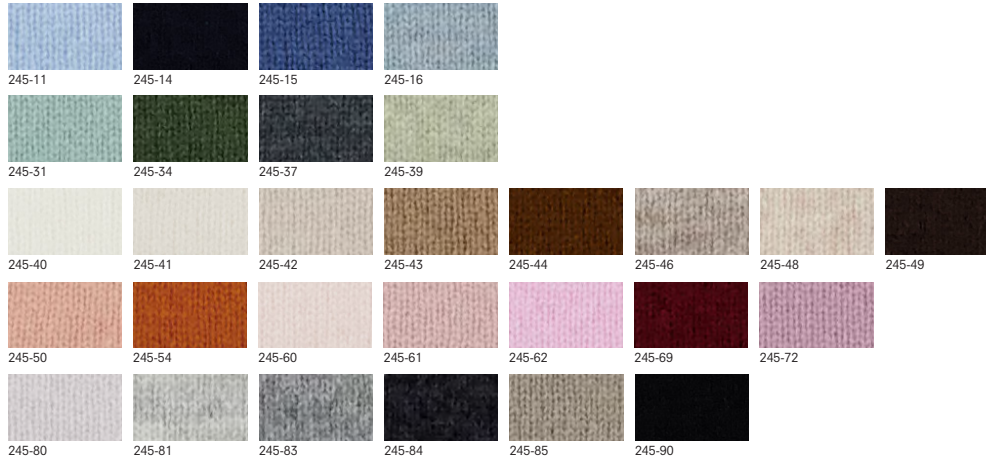

245/17034

TROUSERS

70% wool, 30% cashmere, 12gg

245/1703x_70% wool, 30% cashmere (245_colorcard 7)