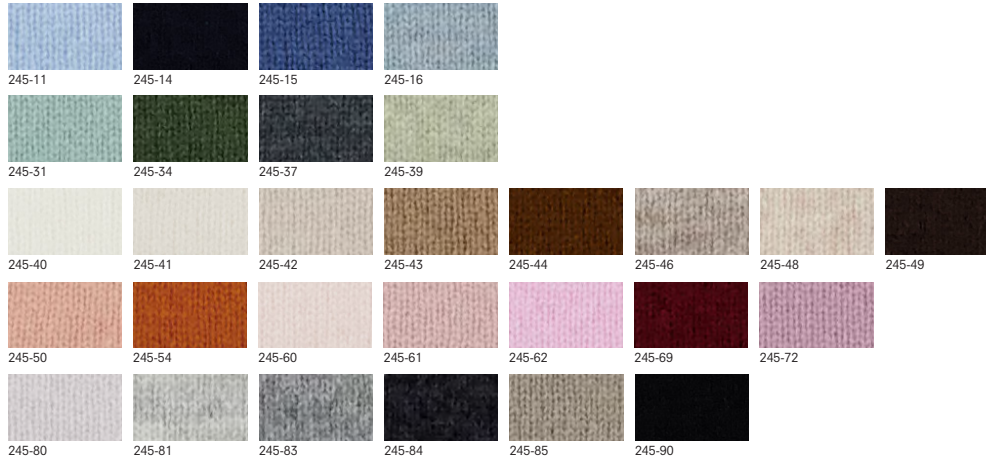

245/17650

RD CARDIGAN 1/1

70% wool, 30% cashmere, 7gg

245/1765x_70% wool, 30% cashmere (245_colorcard 7)