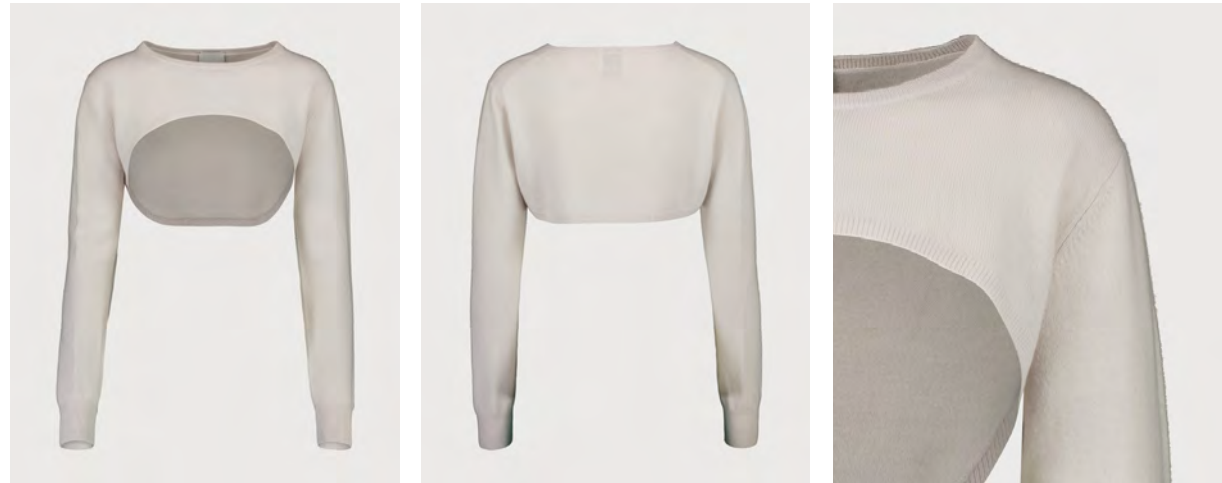

245/17031

BOLERO SWEATER 1/1

70% wool, 30% cashmere, 12gg

245/1703x_70% wool, 30% cashmere (245_colorcard 7)