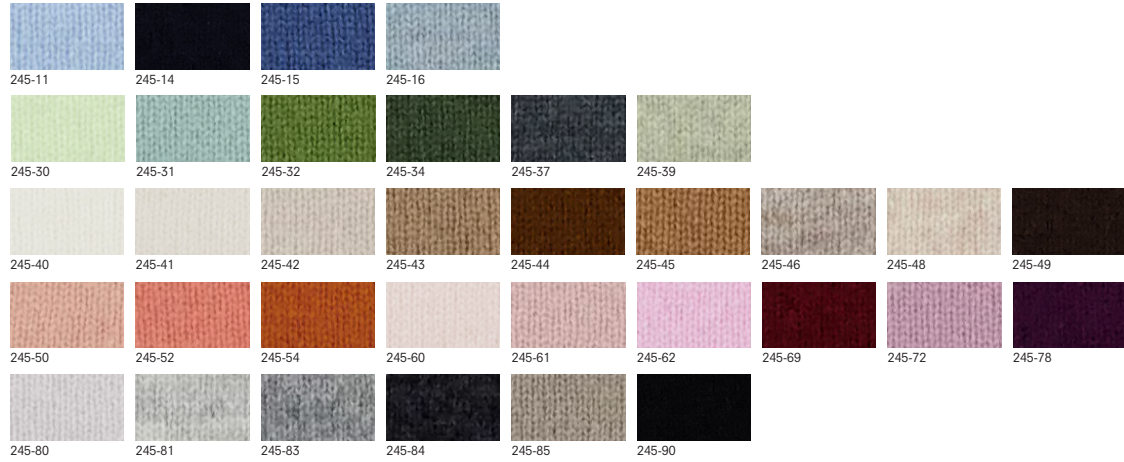

RD SWEATER 1/1

100% cashmere, 12gg

245/1112x\_100% cashmere (245\_colorcard 1)

245/11125

SKIRT

100% cashmere, 12gg

245/1112x\_100% cashmere (245\_colorcard 1)

**245/11140**