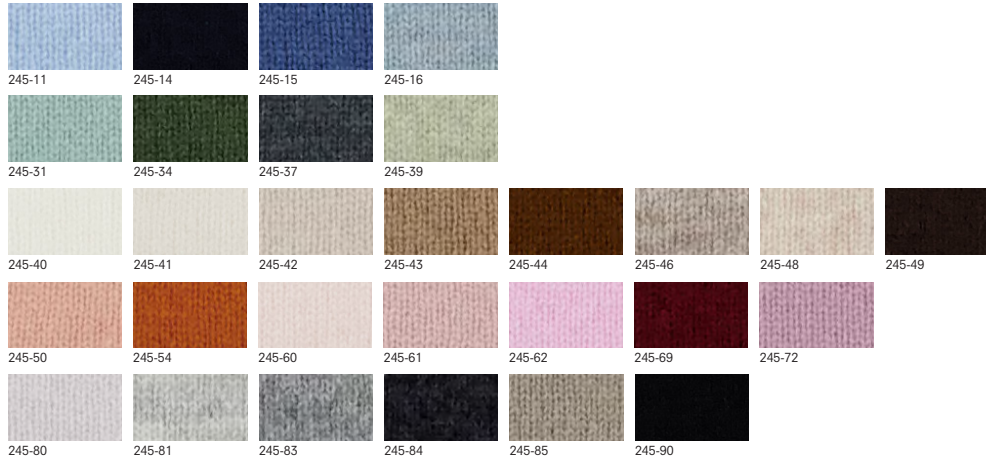

245/17000

OPEN CARDIGAN 1/1

70% wool, 30% cashmere, 5gg

245/1700x_70% wool, 30% cashmere (245_colorcard 7)