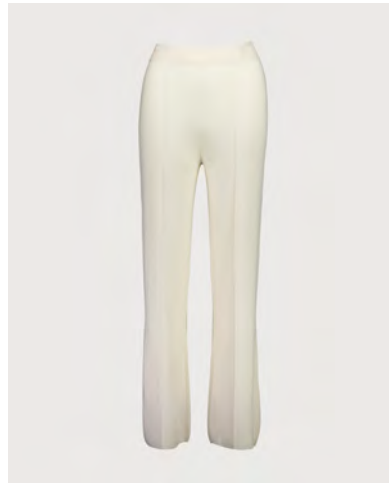

TURTLENECK SWEATER 1/1

100% virgin wool, 16gg

245/6402x\_100% virgin wool (245\_colorcard 4)

**245/64030**

MOCKNECK SWEATER 1/1

100% virgin wool, 16gg

245/6403x\_100% virgin wool (245\_colorcard 4)

**245/64031**