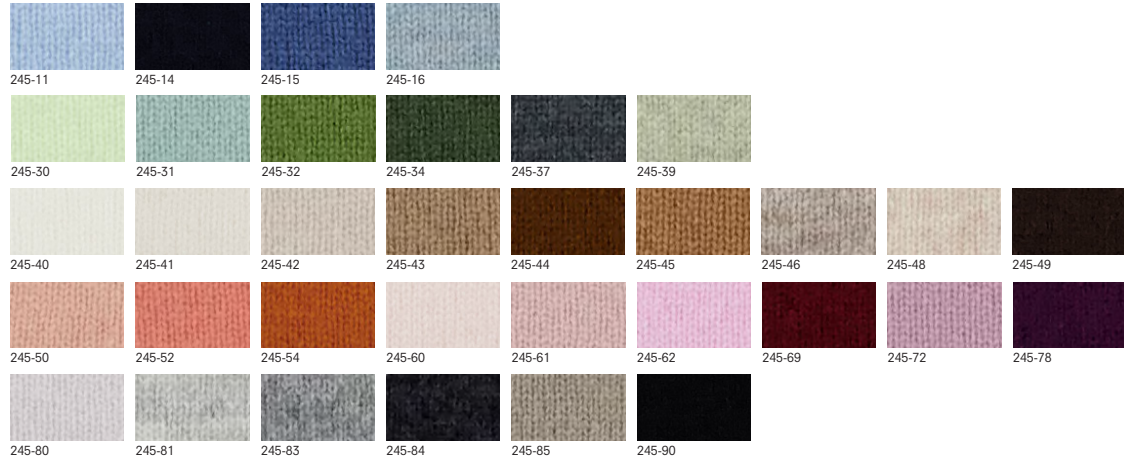

MOCKNECK SWEATER 1/1

100% cashmere, 9gg

245/1122x\_100% cashmere (245\_colorcard 1)

**245/11225**

OFF SHOULDER SWEATER 1/1

100% cashmere, 12gg

245/1122x\_100% cashmere (245\_colorcard 1)

**245/11226**