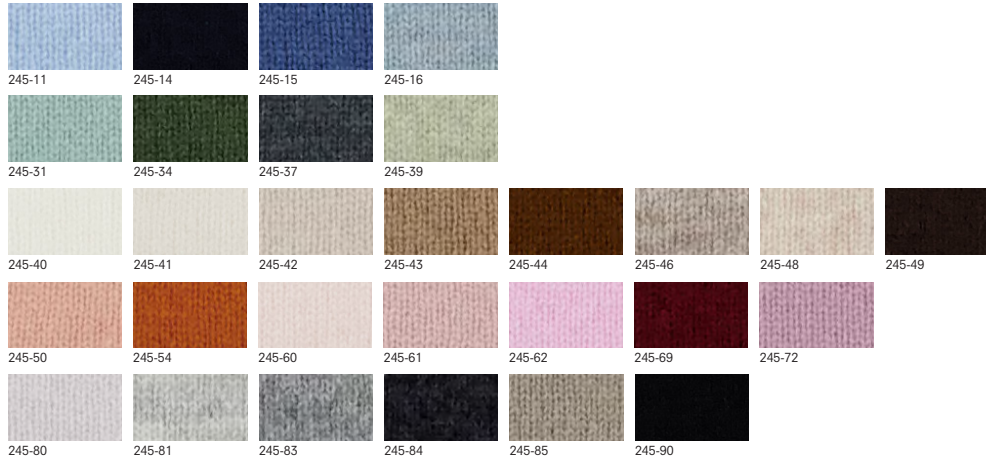

245-61

245-81

245-90

**245/17743**

HAT

70% wool, 30% cashmere, 5gg

245/1774x\_70% wool, 30% cashmere (245\_colorcard 7-10)

**245/17751**