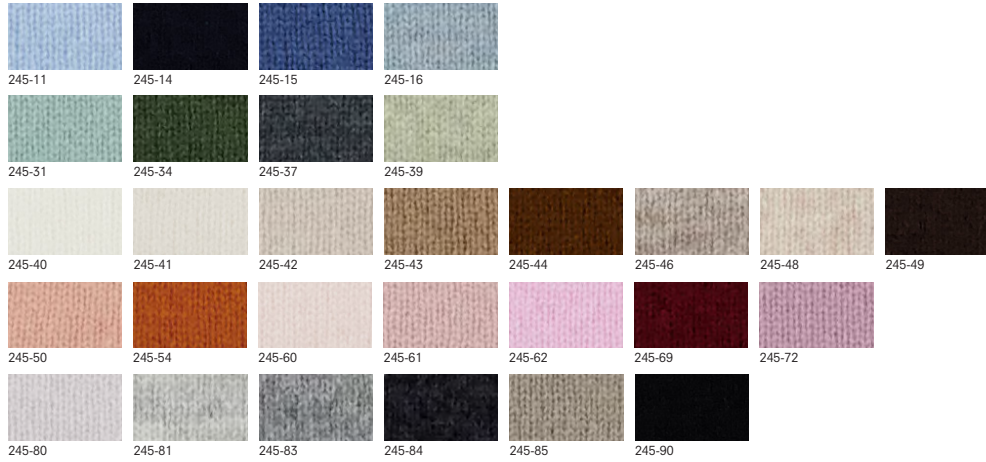

**245/17062**

TRIANGLE SCARF

70% wool, 30% cashmere, 12gg

245/1706x\_70% wool, 30% cashmere (245\_colorcard 7-2)

**245/17070**

RD JACKET 1/1

70% wool, 30% cashmere, 12gg

245/1707x\_70% wool, 30% cashmere (245\_colorcard 7)