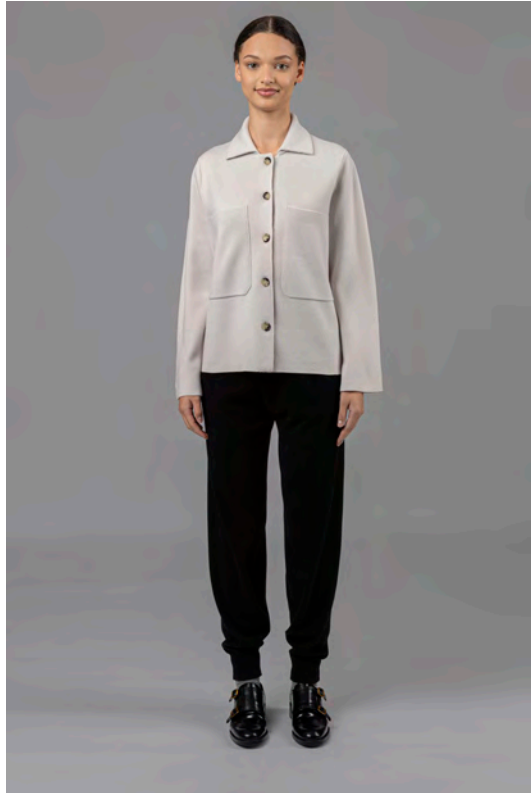

245-72/40

245-83/40

245-90/37

**245/17763**

HAT

70% wool, 30% cashmere, 3gg

245/1776x\_70% wool, 30% cashmere (245\_colorbox 7-11)

**245/17770**