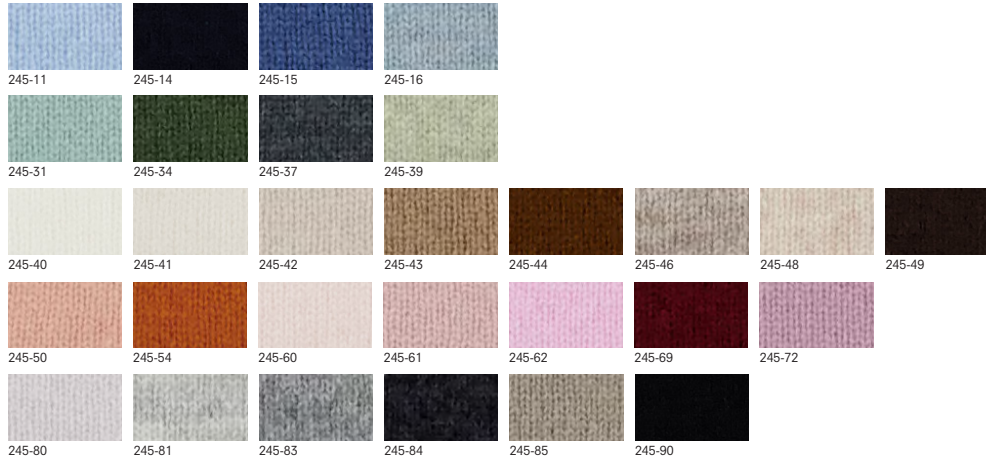

**245/17120**

SQUARE SCARF W. TASSELS

70% wool, 30% cashmere, 9gg

tassels always remain black

245/1712x\_70% wool, 30% cashmere (245\_colorcard 7-15)

**245/17600**

OPEN COAT 1/1

70% wool, 30% cashmere, 12gg