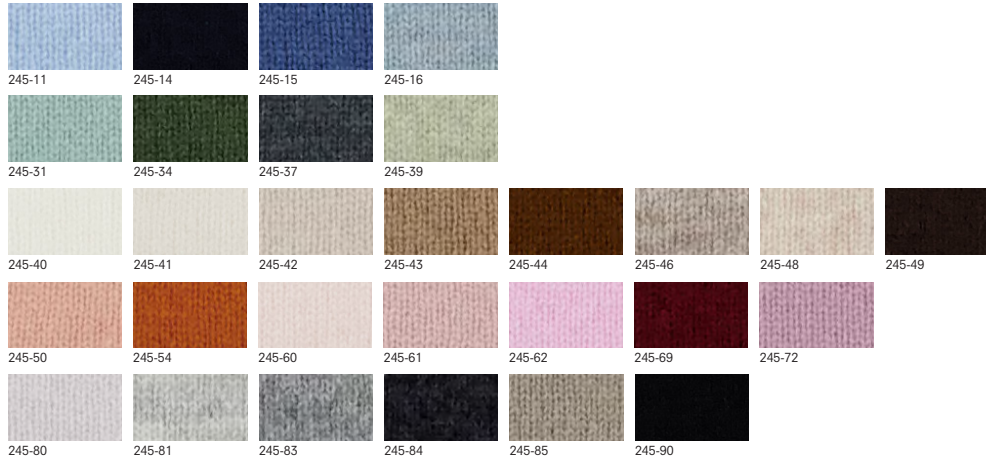

**245/17713**

OVERSHIRT 1/1

70% wool, 30% cashmere, 7gg

245/1771x\_70% wool, 30% cashmere (245\_colorcard 7)

**245/17714**

TROUSERS

70% wool, 30% cashmere, 12gg

245/1771x\_70% wool, 30% cashmere (245\_colorcard 7)