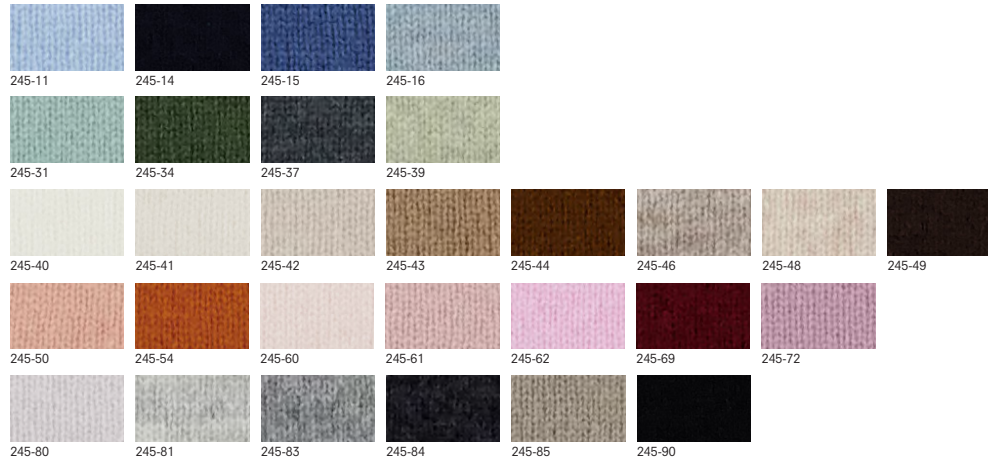

245/17702

HOODIE SWEATER 1/1

70% wool, 30% cashmere, 9gg

245/1770x_70% wool, 30% cashmere (245_colorcard 7)