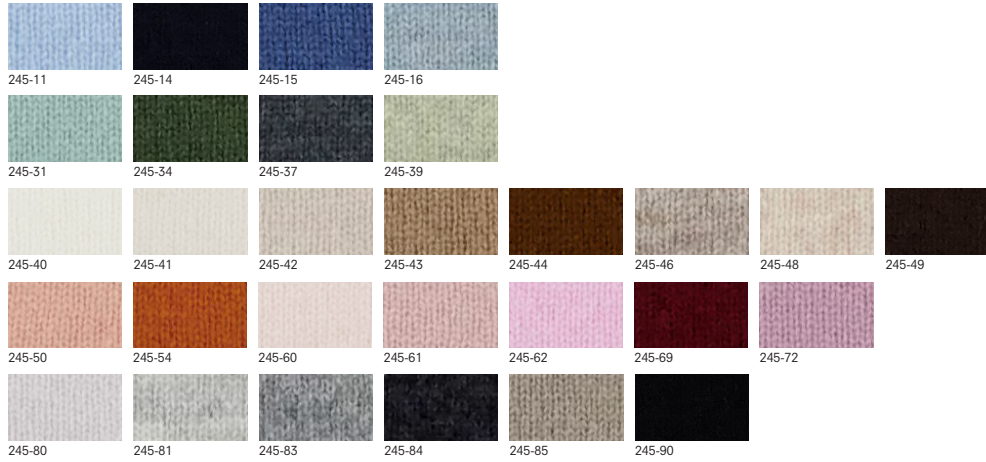

JACKET 1/1

70% wool, 30% cashmere, 12gg

245/1777x\_70% wool, 30% cashmere (245\_colorcard 7)

**245/17771**

BLAZER 1/1

70% wool, 30% cashmere, 12gg

245/1777x\_70% wool, 30% cashmere (245\_colorcard 7)

**245/17772**