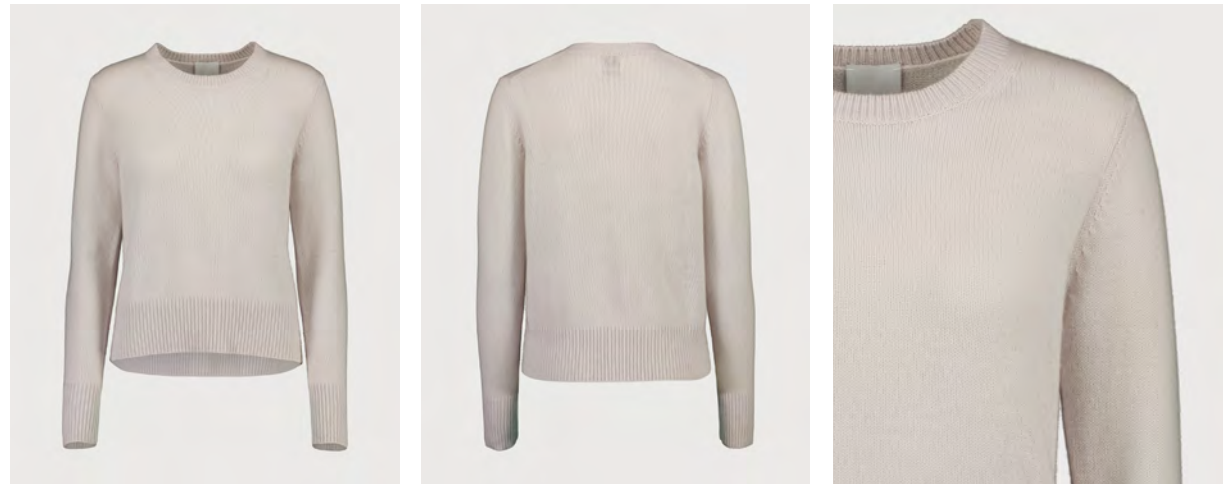

245/11213

RD SWEATER 1/1

100% cashmere, 5gg

245/1121x_100% cashmere (245_colorcard 1)