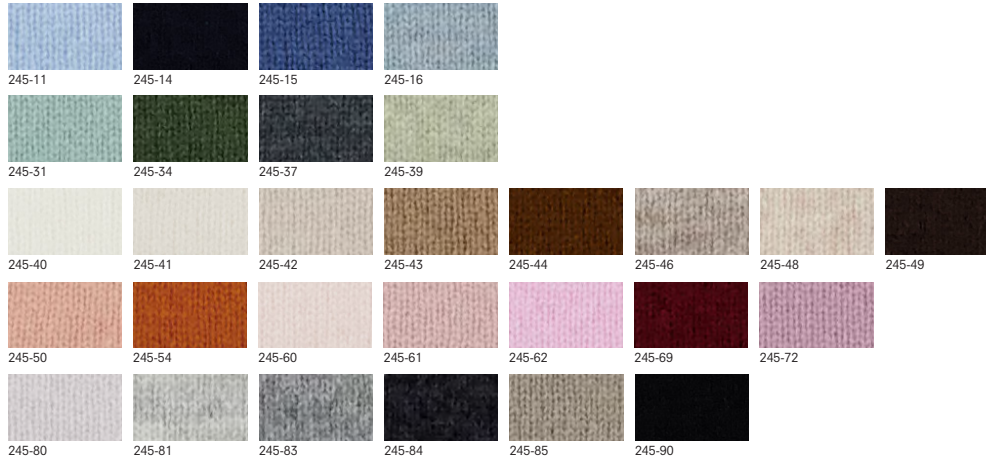

**245/17800**

V CARDIGAN 1/1

70% wool, 30% cashmere, 5gg

245/1780x\_70% wool, 30% cashmere (245\_colorcard 7)

**245/17802**

SKIRT

70% wool, 30% cashmere, 7gg

245/1780x\_70% wool, 30% cashmere (245\_colorcard 7)