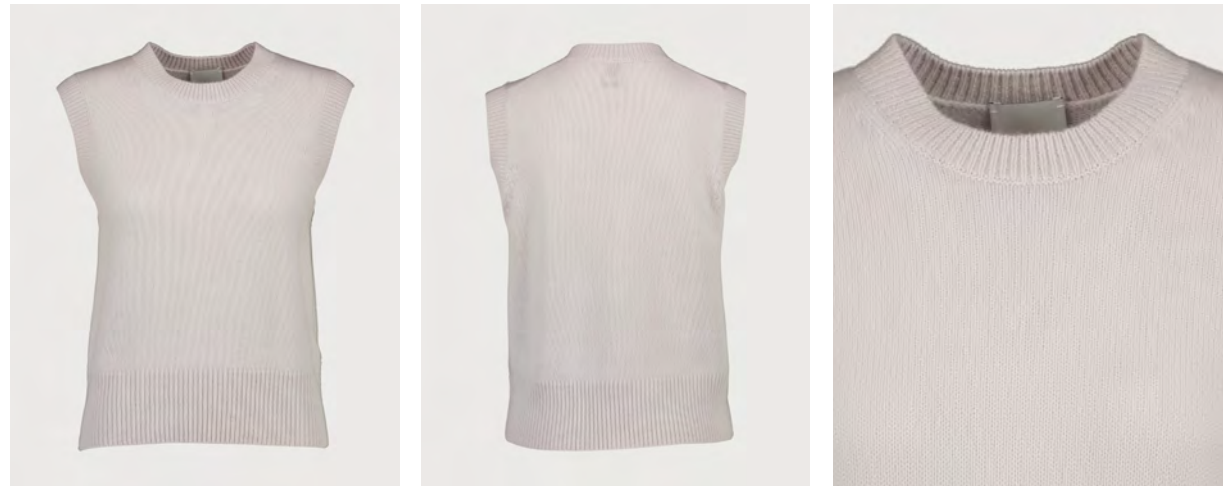

MOCKNECK SWEATER 1/1

100% cashmere, 7gg

245/1119x\_100% cashmere (245\_colorcard 1)

**245/11192**

RD SWEATER 1/1

100% cashmere, 7gg

245/1119x\_100% cashmere (245\_colorcard 1)

**245/11212**