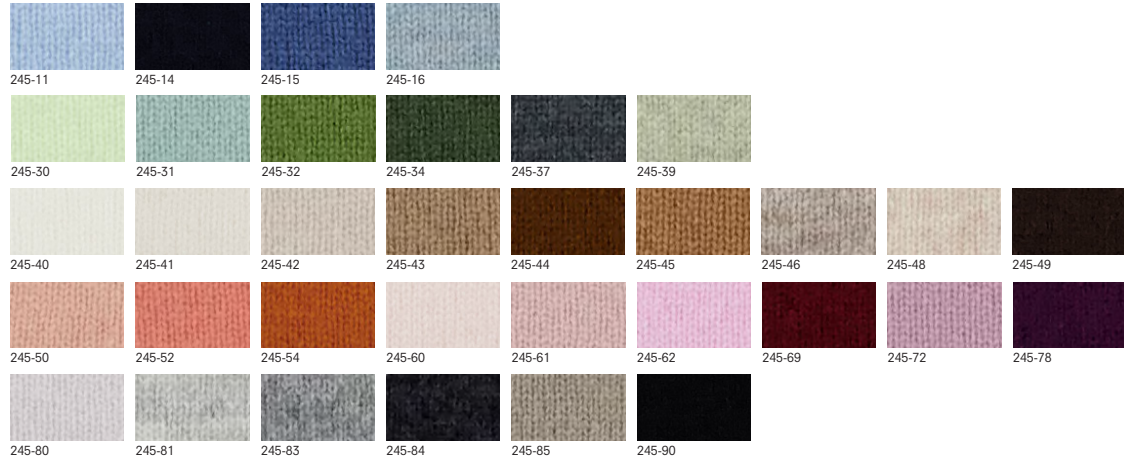

MOCKNECK SWEATER 1/1

100% cashmere, 7gg

245/1119x\_100% cashmere (245\_colorcard 1)

**245/11192**

RD SWEATER 1/1

100% cashmere, 7gg

245/1119x\_100% cashmere (245\_colorcard 1)

**245/11212**