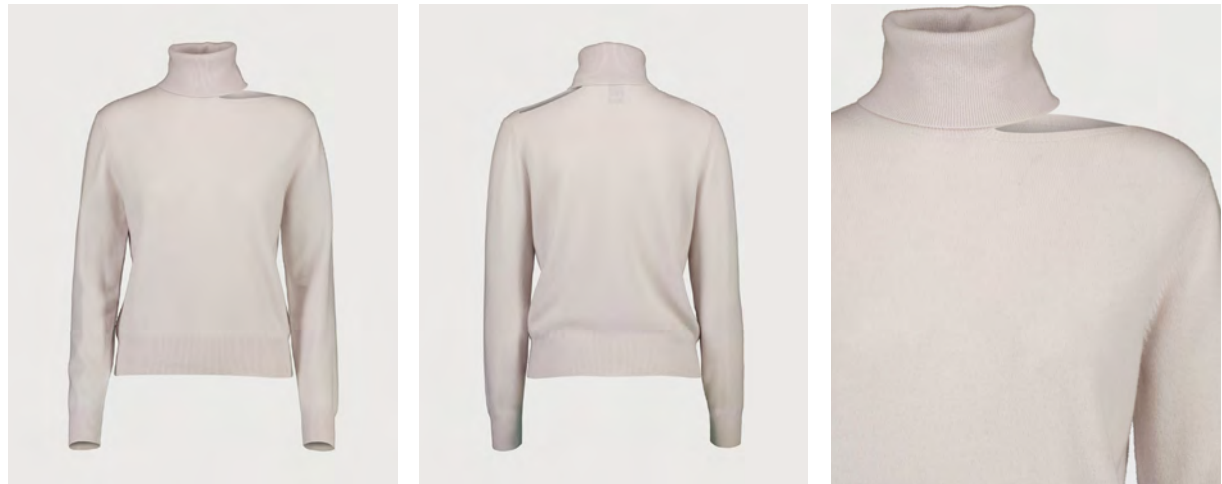

245/17054

TURTLENECK SWEATER 1/1

70% wool, 30% cashmere, 9gg

245/1705x_70% wool, 30% cashmere (245_colorcard 7)