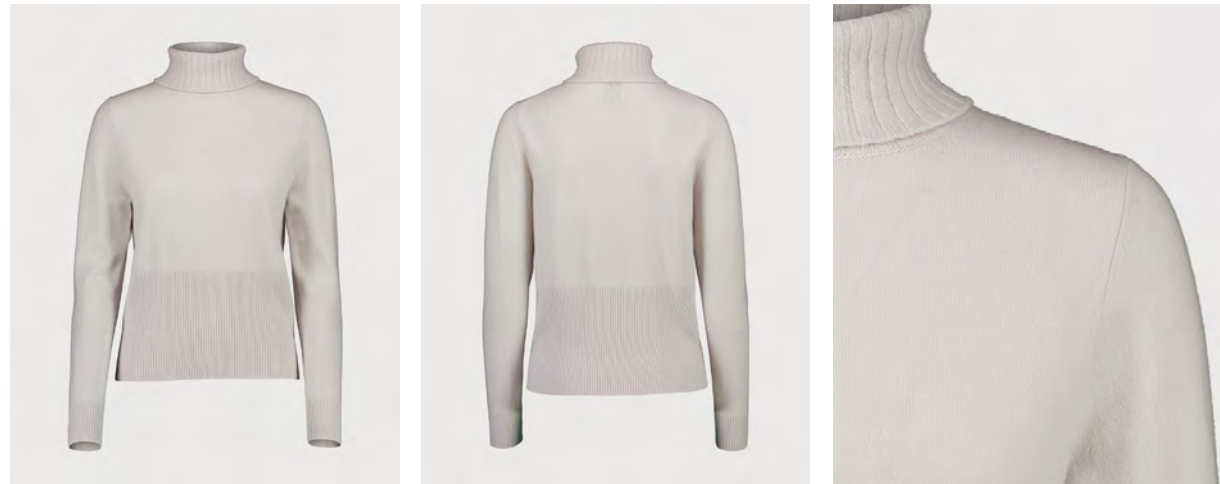

MOCKNECK SWEATER 1/1

70% wool, 30% cashmere, 5gg

245/1700x\_70% wool, 30% cashmere (245\_colorcard 7)

**245/17002**

ZIP CARDIGAN 1/1

70% wool, 30% cashmere, 5gg

245/1700x\_70% wool, 30% cashmere (245\_colorcard 7)