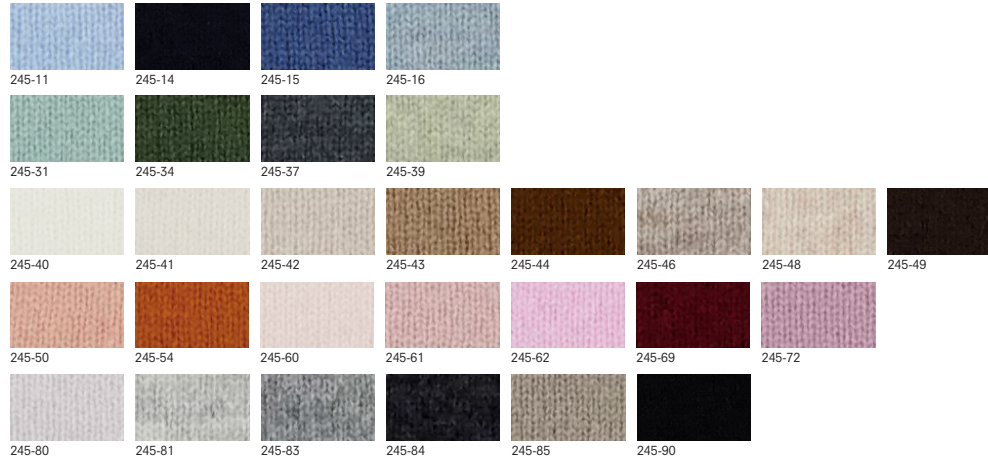

**245/17071**

V SWEATER 1/1

70% wool, 30% cashmere, 12gg

245/1707x\_70% wool, 30% cashmere (245\_colorcard 7)

**245/17072**

MOCKNECK TOP 0/1

70% wool, 30% cashmere, 12gg

245/1707x\_70% wool, 30% cashmere (245\_colorcard 7)