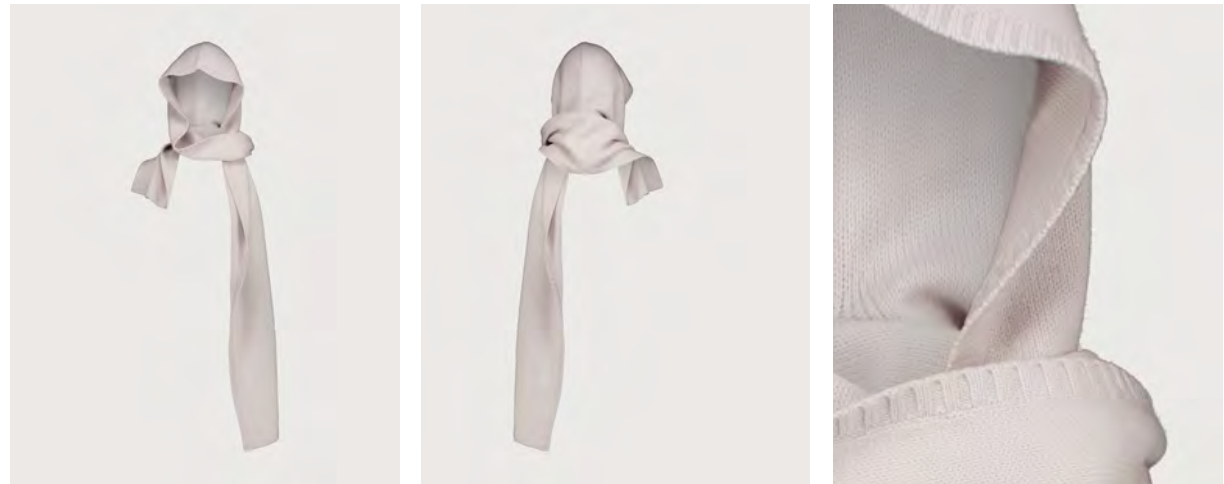

245/17112

HOODIE SCARF

70% wool, 30% cashmere, 5gg

245/1711x_70% wool, 30% cashmere (245_colorcard 7)