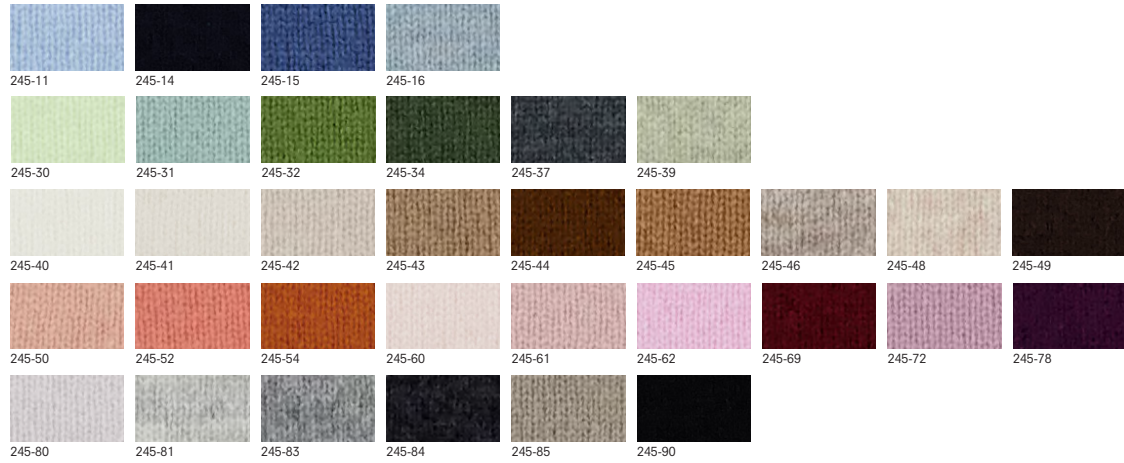

245/11213

RD SWEATER 1/1

100% cashmere, 5gg

245/1121x_100% cashmere (245_colorcard 1)