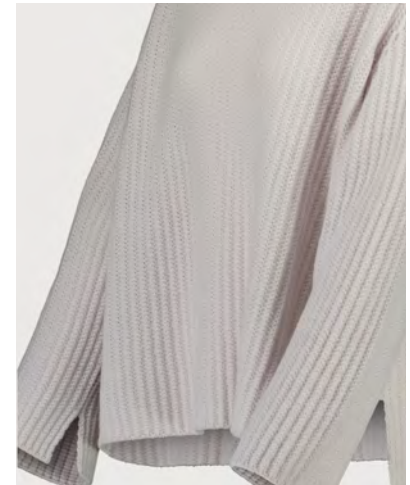

V SWEATER 1/1

100% cashmere, 5gg

245/1116x\_100% cashmere (245\_colorcard 1)

**245/11167**

COLLAR CARDIGAN 1/1

100% cashmere, 7gg

245/1116x\_100% cashmere (245\_colorcard 1)

**245/11191**