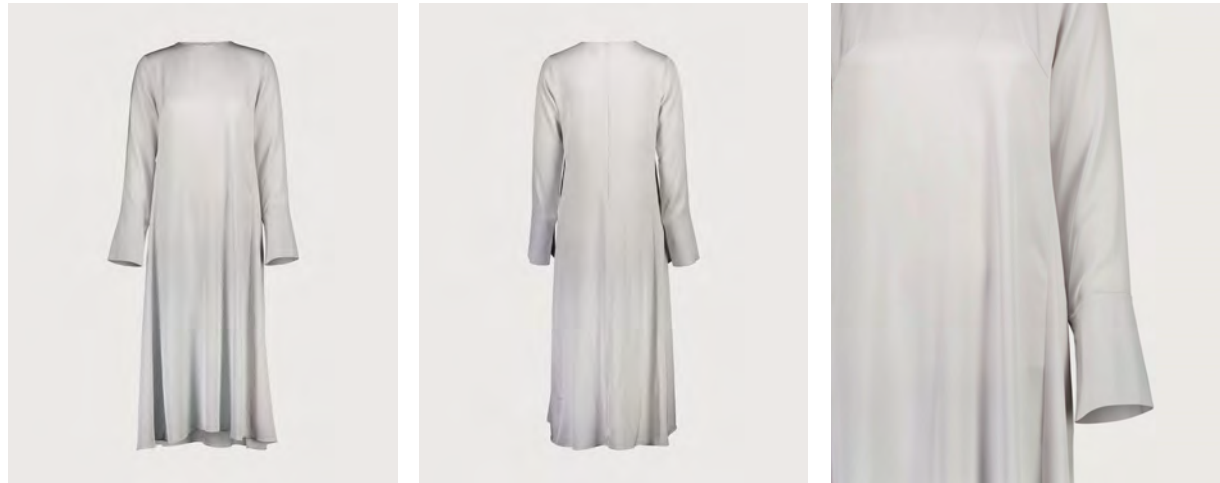

245/84003

RD DRESS 1/1

93% silk, 7% lycra

245/8400x_93% silk, 7% lycra (245_colorcard 13)