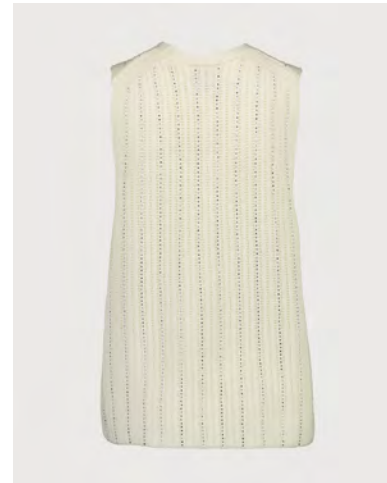

245/17741

V SWEATER 0/1

70% wool, 30% cashmere, 3,5gg

245/1774x_70% wool, 30% cashmere (245_colorcard 7-10)