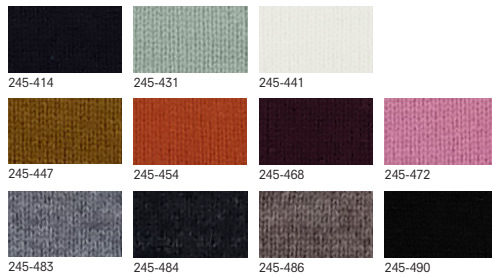

245/64015

POLONECK SWEATER 1/1

100% virgin wool, 16gg

245/6401x_100% virgin wool (245_colorcard 4)