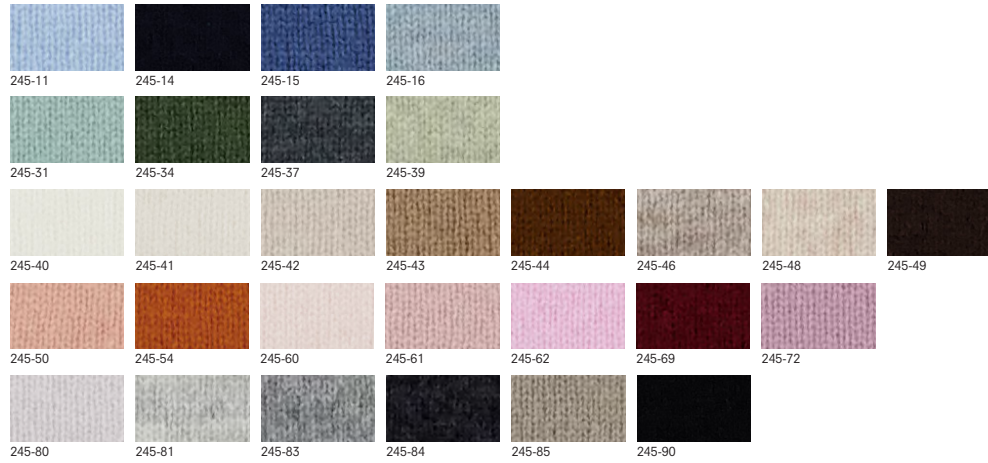

245/17110

HOOD

70% wool, 30% cashmere, 5gg

245/1711x_70% wool, 30% cashmere (245_colorcard 7)