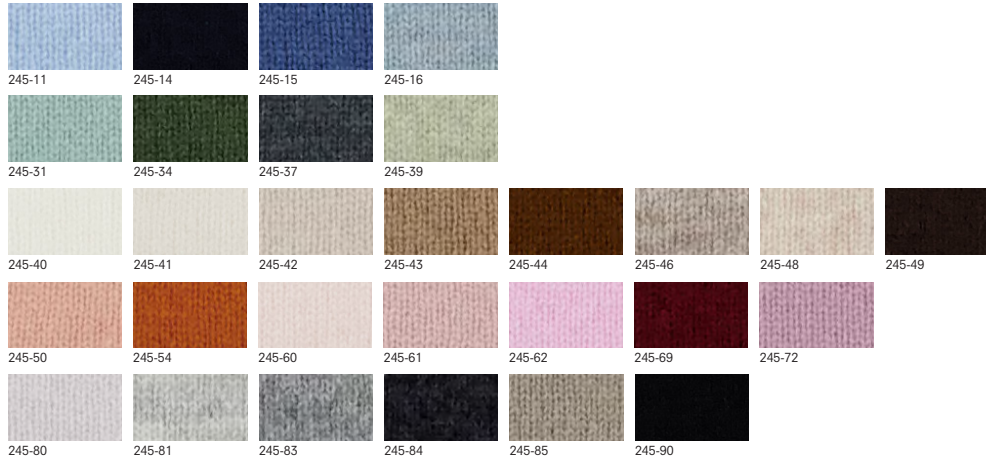

**245/17621**

SERAFINO SWEATER 1/1

70% wool, 30% cashmere, 5gg

245/1762x\_70% wool, 30% cashmere (245\_colorcard 7-6)

**245/17640**

V CARDIGAN 1/1

70% wool, 30% cashmere, 5gg

245/1764x\_70% wool, 30% cashmere (245\_colorcard 7)