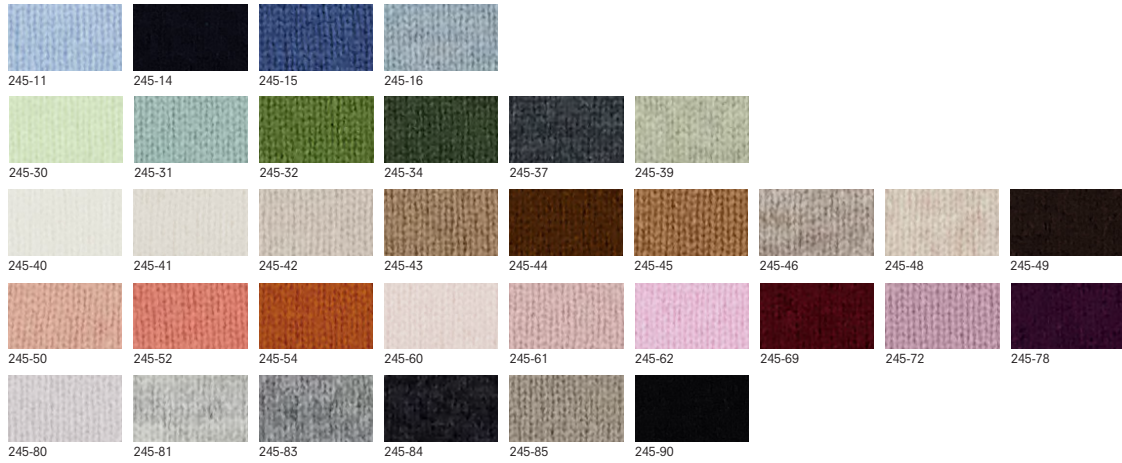

SERAFINO SWEATER 1/1

100% cashmere, 5gg

245/1116x\_100% cashmere (245\_colorcard 1)

**245/11164**

TURTLENECK SWEATER 1/1

100% cashmere, 5gg

245/1116x\_100% cashmere (245\_colorcard 1)

**245/11166**