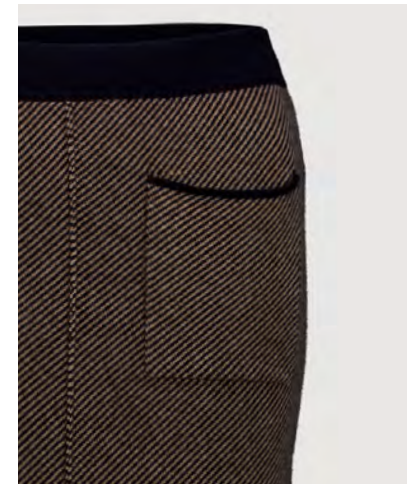

**245/17060**

RD JACKET 1/1

70% wool, 30% cashmere, 12gg

245/1706x\_70% wool, 30% cashmere (245\_colorcard 7-2)

**245/17061**

SKIRT

70% wool, 30% cashmere, 12gg

245/1706x\_70% wool, 30% cashmere (245\_colorcard 7-2)