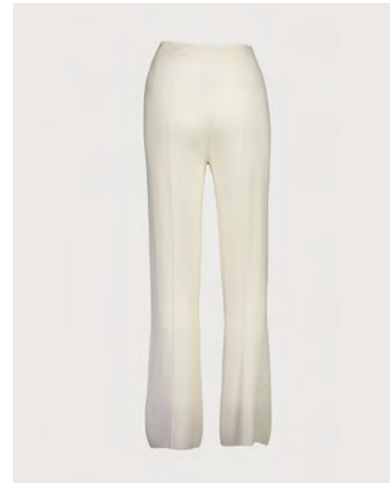

TURTLENECK SWEATER 1/1

100% virgin wool, 16gg

245/6402x\_100% virgin wool (245\_colorcard 4)

**245/64030**

MOCKNECK SWEATER 1/1

100% virgin wool, 16gg

245/6403x\_100% virgin wool (245\_colorcard 4)

**245/64031**