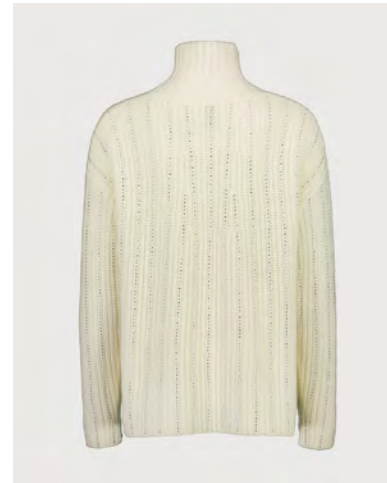

245/17742

MOCKNECK SWEATER 1/1

70% wool, 30% cashmere, 3,5gg

245/1774x_70% wool, 30% cashmere (245_colorcard 7-10)