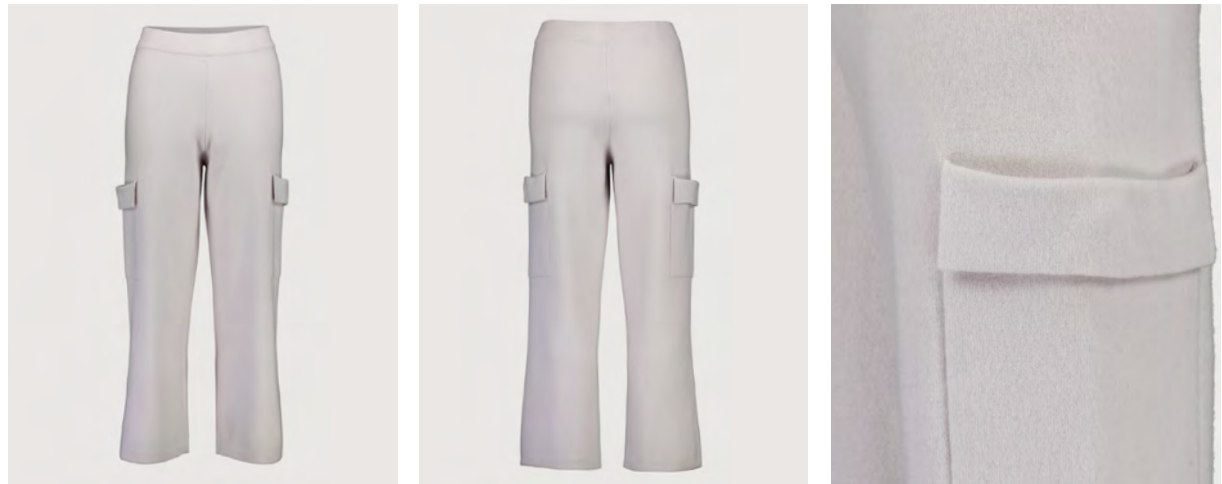

**245/17713**

OVERSHIRT 1/1

70% wool, 30% cashmere, 7gg

245/1771x\_70% wool, 30% cashmere (245\_colorcard 7)

**245/17714**

TROUSERS

70% wool, 30% cashmere, 12gg

245/1771x\_70% wool, 30% cashmere (245\_colorcard 7)