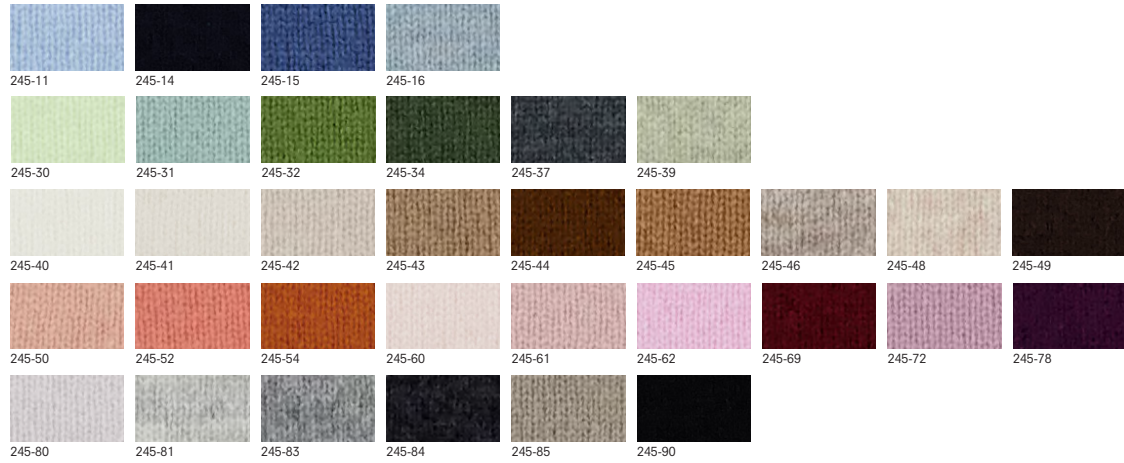

245/11164

TURTLENECK SWEATER 1/1

100% cashmere, 5gg

245/1116x_100% cashmere (245_colorcard 1)