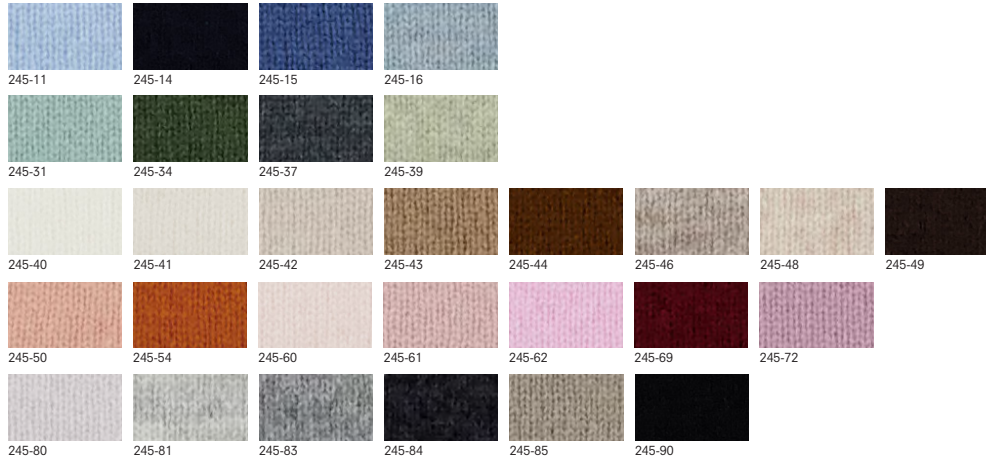

HEADBAND

100% cashmere, 7gg

245/1124x\_100% cashmere (245\_colorcard 1)

**245/17000**

OPEN CARDIGAN 1/1

70% wool, 30% cashmere, 5gg

245/1700x\_70% wool, 30% cashmere (245\_colorcard 7)

**245/17001**