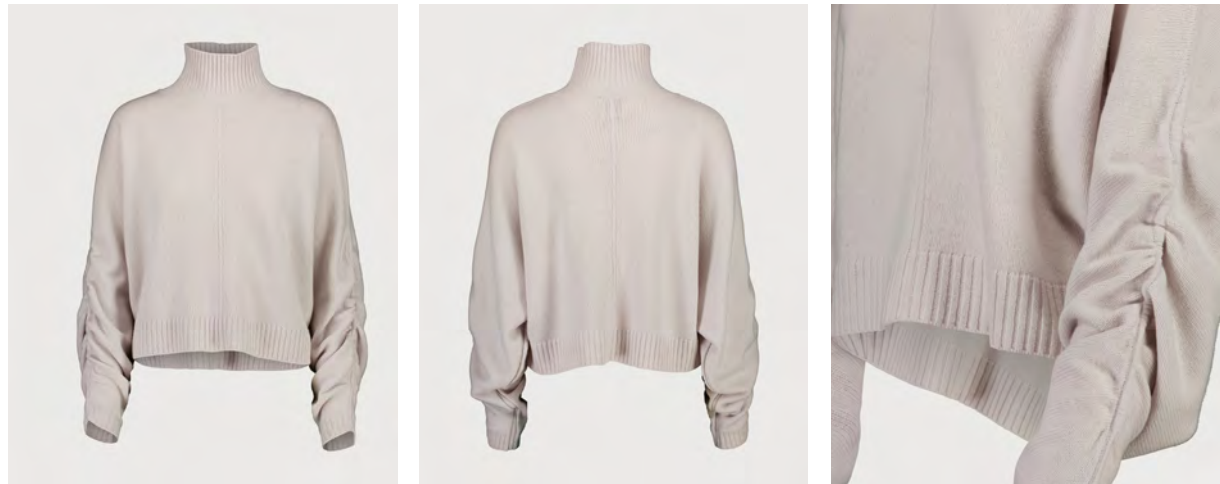

**245/17800**

V CARDIGAN 1/1

70% wool, 30% cashmere, 5gg

245/1780x\_70% wool, 30% cashmere (245\_colorcard 7)

**245/17802**

SKIRT

70% wool, 30% cashmere, 7gg

245/1780x\_70% wool, 30% cashmere (245\_colorcard 7)