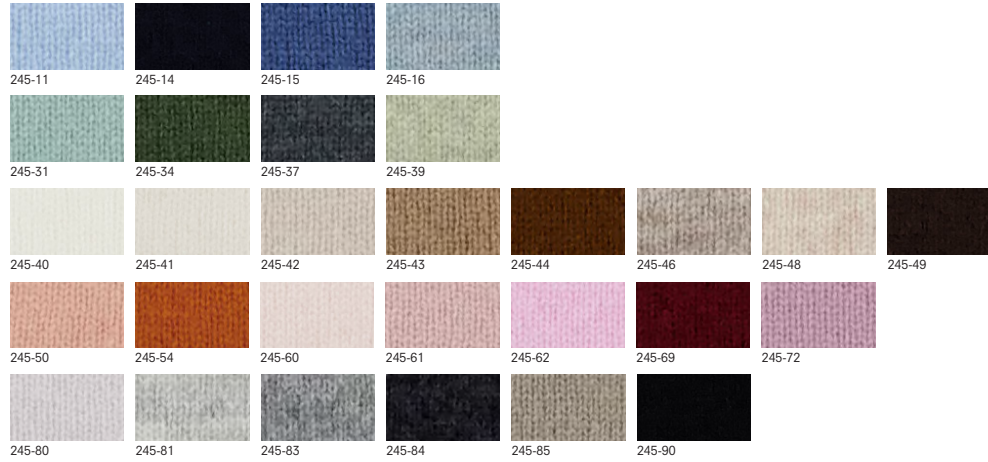

**245/17665**

V DRESS 1/1

70% wool, 30% cashmere, 12gg

245/1766x\_70% wool, 30% cashmere (245\_colorcard 7)

**245/17666**

WRAP SKIRT 1/1

70% wool, 30% cashmere, 12gg

245/1766x\_70% wool, 30% cashmere (245\_colorcard 7)