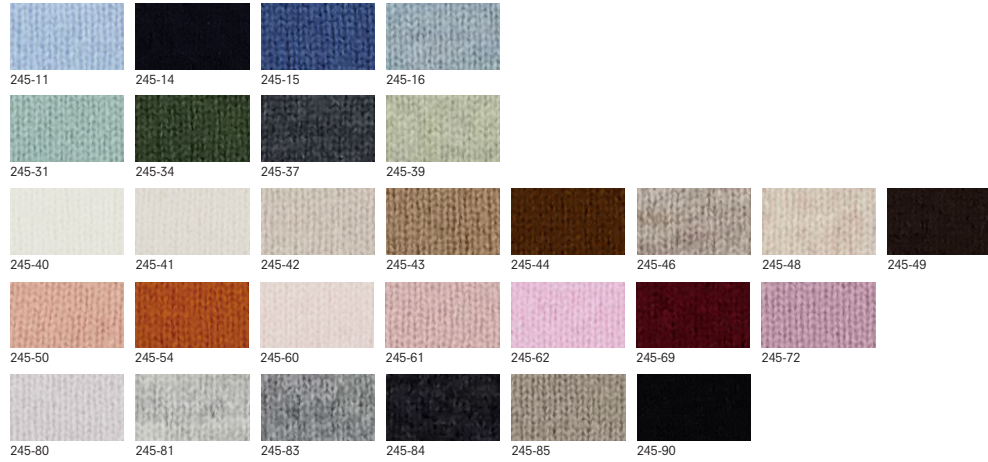

MOCKNECK SWEATER 1/1

70% wool, 30% cashmere, 5gg

245/1700x\_70% wool, 30% cashmere (245\_colorcard 7)

**245/17002**

ZIP CARDIGAN 1/1

70% wool, 30% cashmere, 5gg

245/1700x\_70% wool, 30% cashmere (245\_colorcard 7)