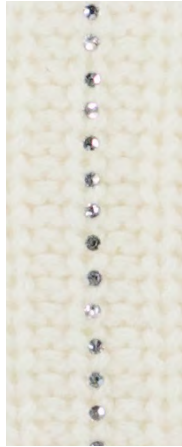

245-90

**245/17741**

V SWEATER 0/1

70% wool, 30% cashmere, 3,5gg

245/1774x\_70% wool, 30% cashmere (245\_colorcard 7-10)

245-40

245-46

245-61