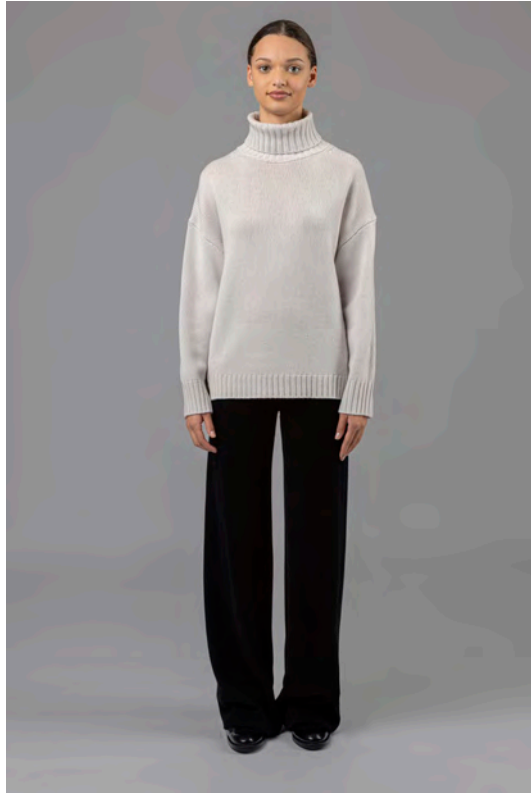

**245/17621**

SERAFINO SWEATER 1/1

70% wool, 30% cashmere, 5gg

245/1762x\_70% wool, 30% cashmere (245\_colorcard 7-6)

**245/17640**

V CARDIGAN 1/1

70% wool, 30% cashmere, 5gg

245/1764x\_70% wool, 30% cashmere (245\_colorcard 7)