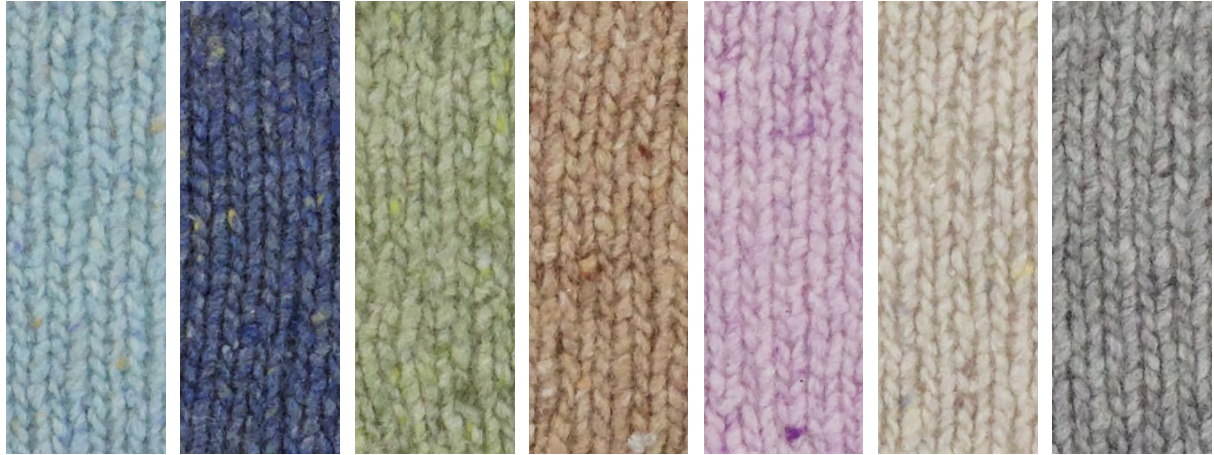

245/60007

PANTIES

100% cashmere, 3gg

245/6000x_100% cashmere (245_colorcard 5)