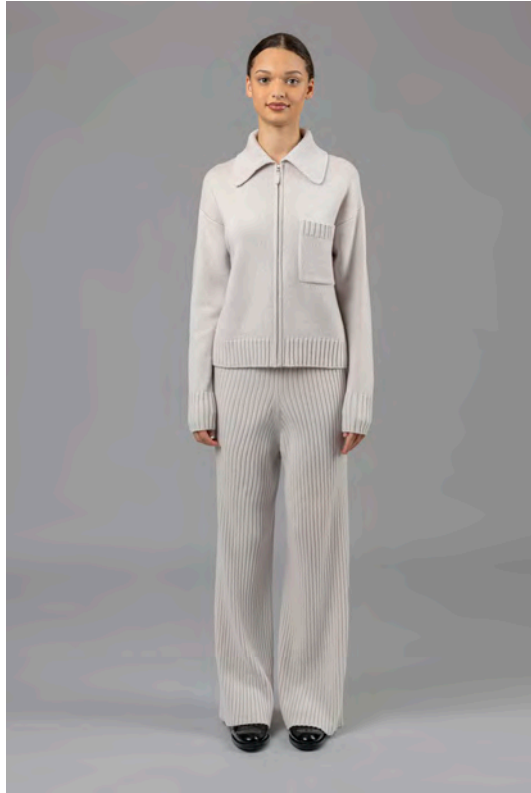

245/17002

ZIP CARDIGAN 1/1

70% wool, 30% cashmere, 5gg

245/1700x_70% wool, 30% cashmere (245_colorcard 7)