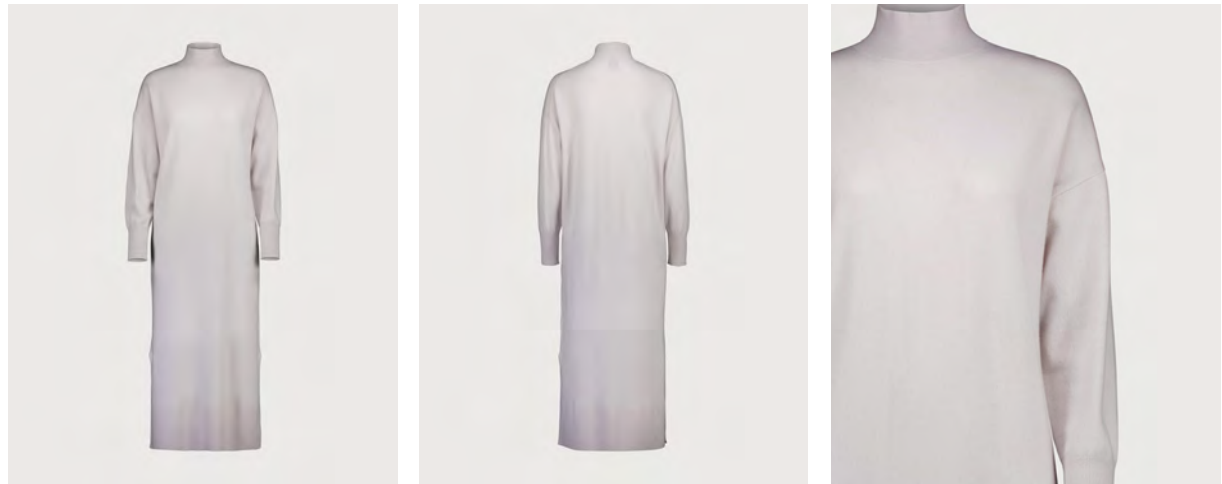

**245/17014**

MOCKNECK DRESS 1/1

70% wool, 30% cashmere, 12gg

245/1701x\_70% wool, 30% cashmere (245\_colorcard 7)

245-14/43

245-90/41

**245/17020**

ZIP CARDIGAN 1/1