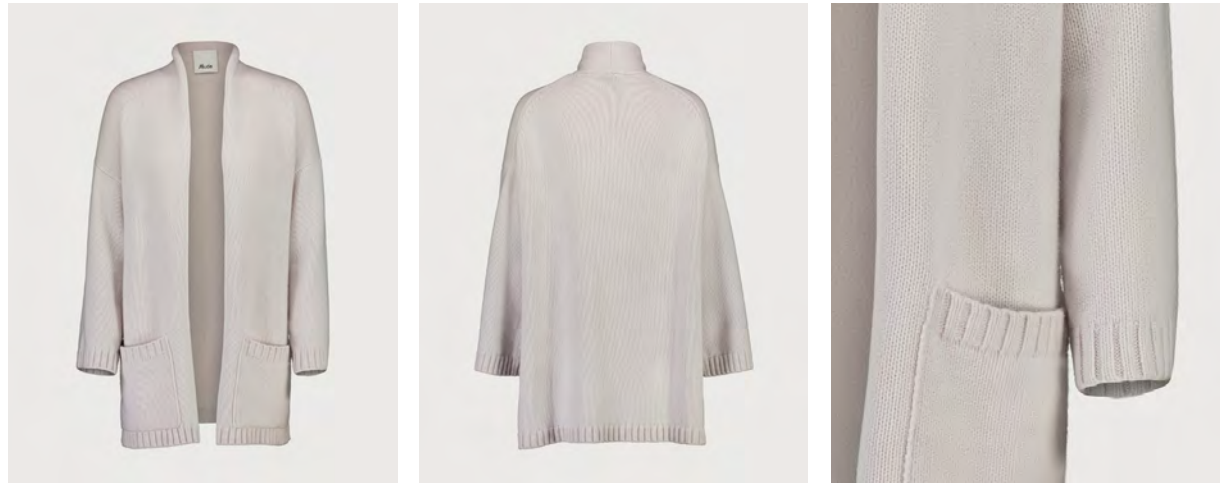

HEADBAND

100% cashmere, 7gg

245/1124x\_100% cashmere (245\_colorcard 1)

**245/17000**

OPEN CARDIGAN 1/1

70% wool, 30% cashmere, 5gg

245/1700x\_70% wool, 30% cashmere (245\_colorcard 7)

**245/17001**