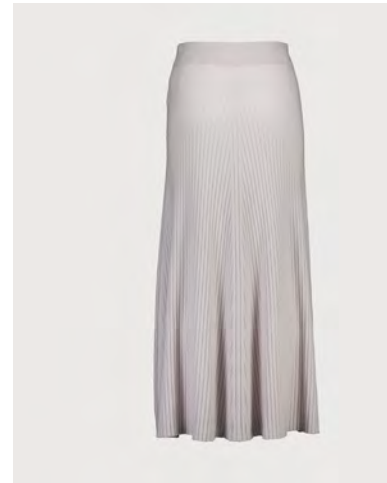

245/11125

SKIRT

100% cashmere, 12gg

245/1112x_100% cashmere (245_colorcard 1)