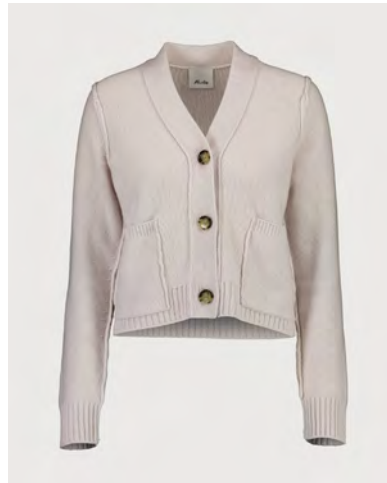

245/17800

V CARDIGAN 1/1

70% wool, 30% cashmere, 5gg