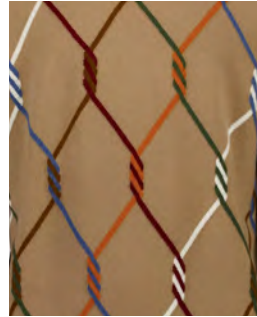

comb. 2

245/17091

TURTLENECK SWEATER 1/1

70% wool, 30% cashmere, 12gg

245/1709x_70% wool, 30% cashmere (245_colorcard 7-4)