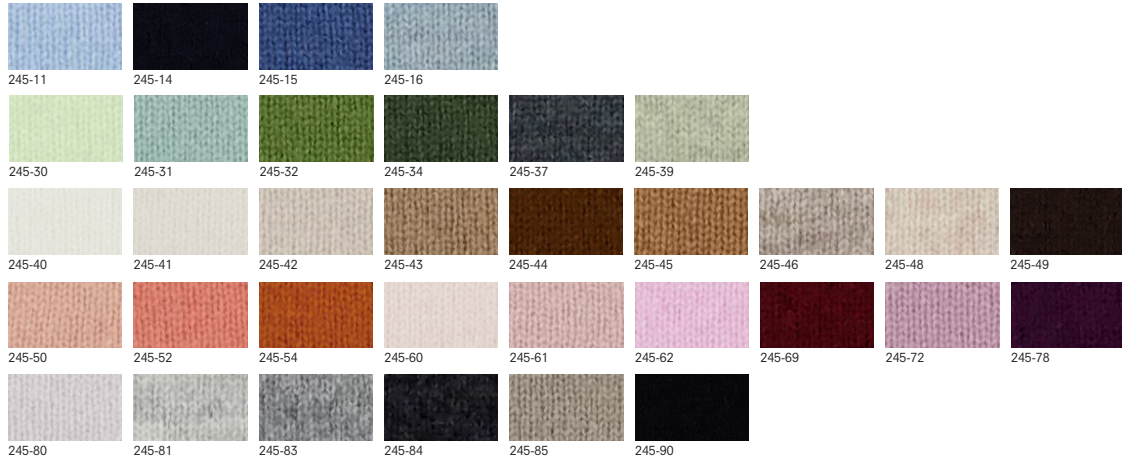

245/11167

COLLAR CARDIGAN 1/1

100% cashmere, 7gg

245/1116x_100% cashmere (245_colorcard 1)