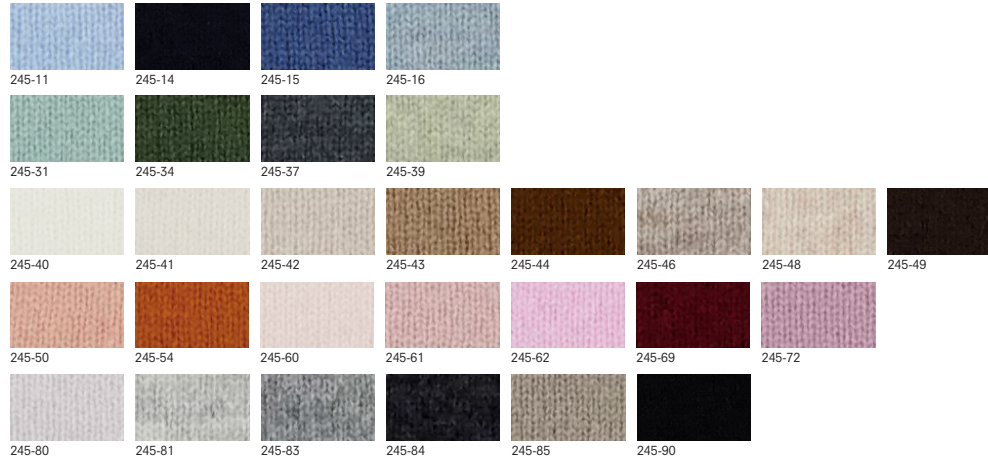

245/17605

SCARF

70% wool, 30% cashmere, 12gg

245/1760x_70% wool, 30% cashmere (245_colorcard 7)