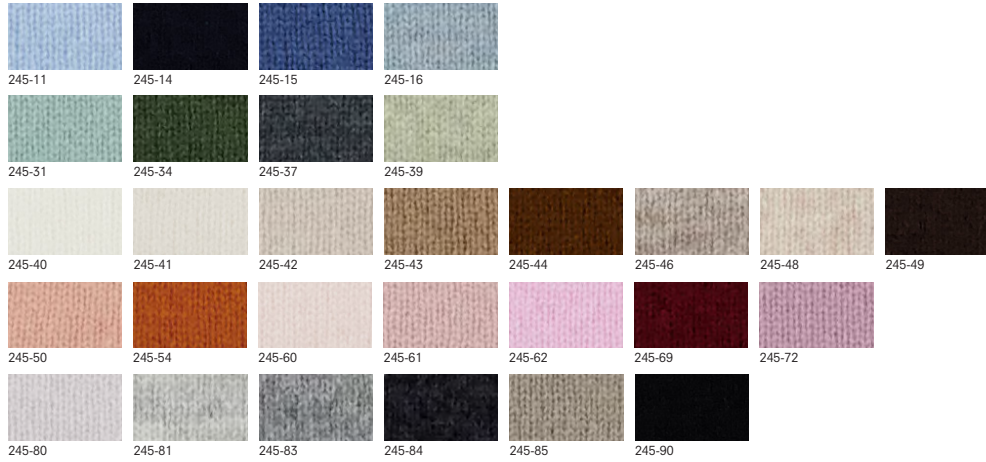

**245/17650**

RD CARDIGAN 1/1

70% wool, 30% cashmere, 7gg

245/1765x\_70% wool, 30% cashmere (245\_colorcard 7)

**245/17651**

MOCKNECK SWEATER 1/1

70% wool, 30% cashmere, 7gg

245/1765x\_70% wool, 30% cashmere (245\_colorcard 7)