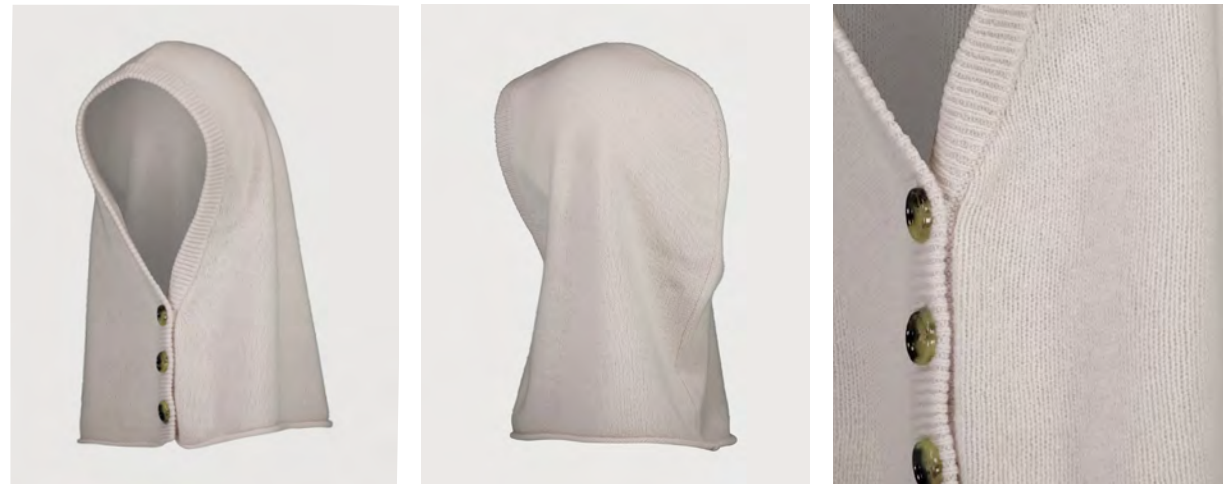

245/17110

HOOD

70% wool, 30% cashmere, 5gg

245/1711x_70% wool, 30% cashmere (245_colorcard 7)