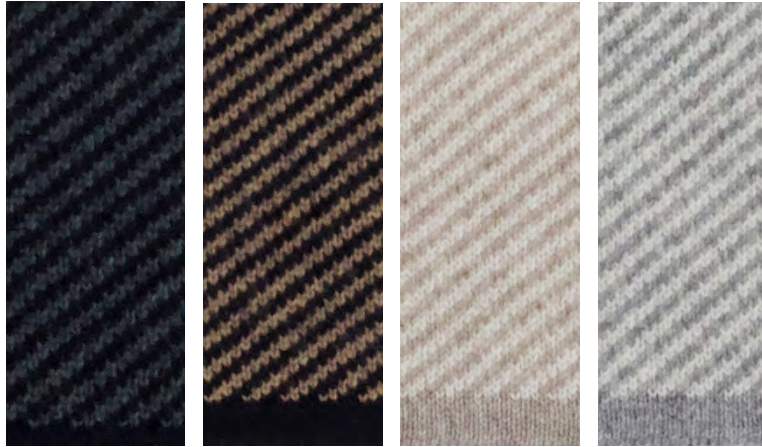

245-14/37

245-14/43

245-46/41

245-83/40