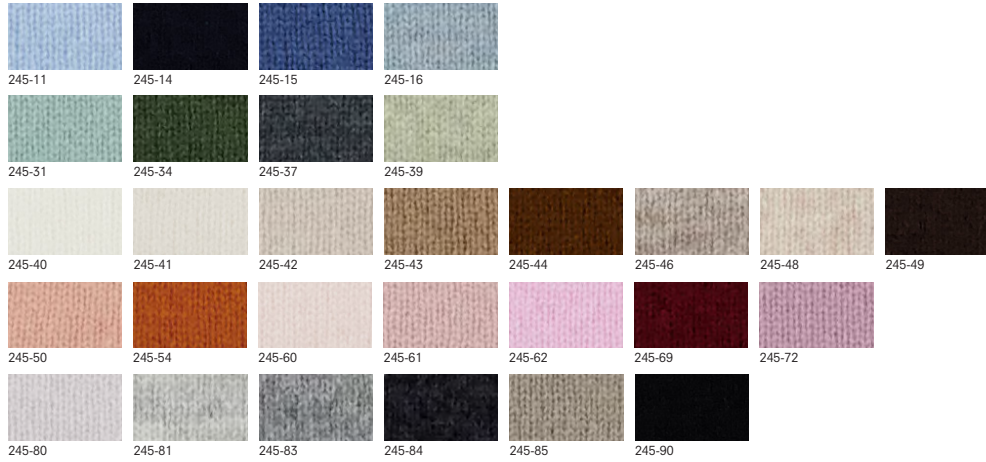

**245/17665**

V DRESS 1/1

70% wool, 30% cashmere, 12gg

245/1766x\_70% wool, 30% cashmere (245\_colorcard 7)

**245/17666**

WRAP SKIRT 1/1

70% wool, 30% cashmere, 12gg

245/1766x\_70% wool, 30% cashmere (245\_colorcard 7)