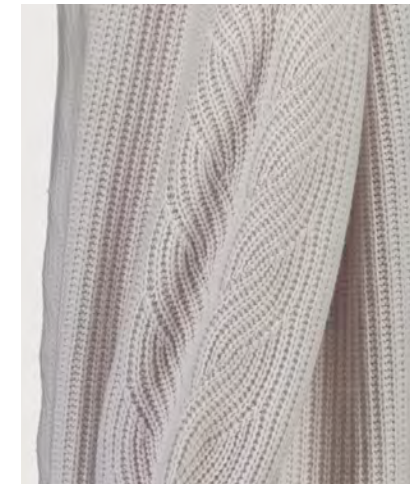

245/17045

RD SWEATER 1/1

70% wool, 30% cashmere, 5gg

245/1704x_70% wool, 30% cashmere (245_colorcard 7)