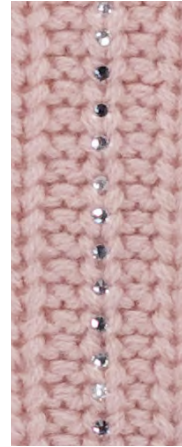

245/17715

JACKET 1/1

70% wool, 30% cashmere, 12gg

245/1771x\_70% wool, 30% cashmere (245\_colorcard 7)

245-40

245-46

245-61

245-81