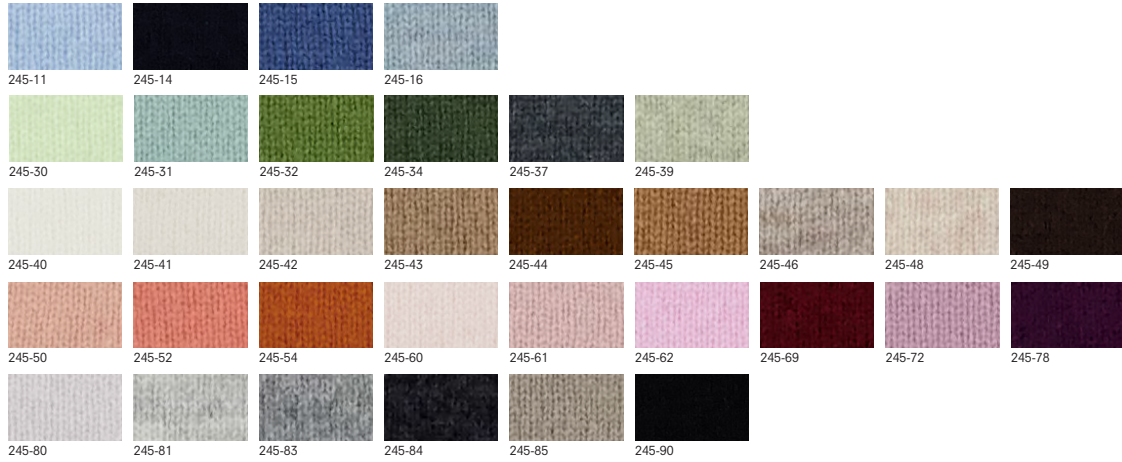

V SWEATER 1/1

100% cashmere, 5gg

245/1116x\_100% cashmere (245\_colorcard 1)

**245/11167**

COLLAR CARDIGAN 1/1

100% cashmere, 7gg

245/1116x\_100% cashmere (245\_colorcard 1)

**245/11191**