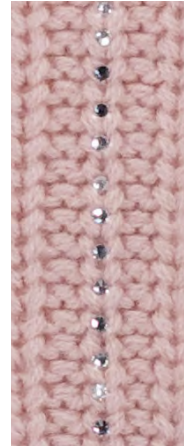

245-90

**245/17741**

V SWEATER 0/1

70% wool, 30% cashmere, 3,5gg

245/1774x\_70% wool, 30% cashmere (245\_colorcard 7-10)

245-40

245-46

245-61