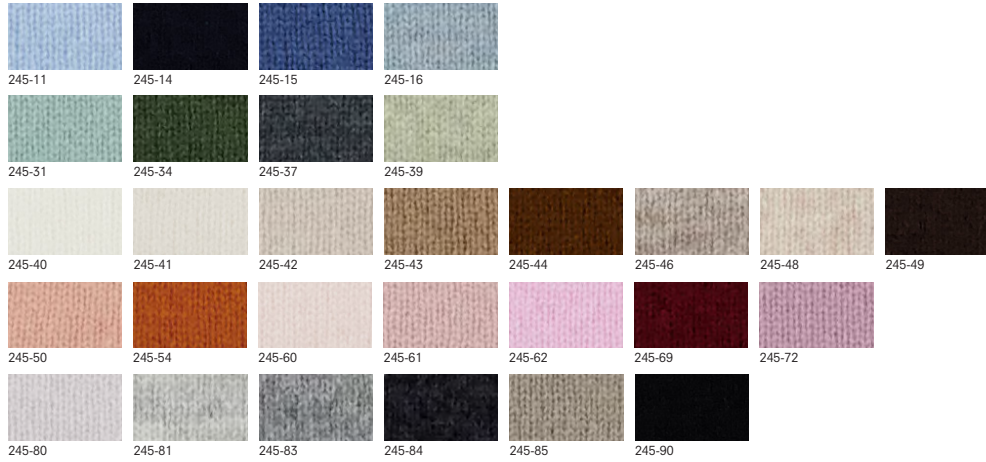

**245/17045**

RD SWEATER 1/1

70% wool, 30% cashmere, 5gg

245/1704x\_70% wool, 30% cashmere (245\_colorcard 7)

**245/17050**

CARDIGAN 1/1 LONG

70% wool, 30% cashmere, 12gg

245/1705x\_70% wool, 30% cashmere (245\_colorcard 7)