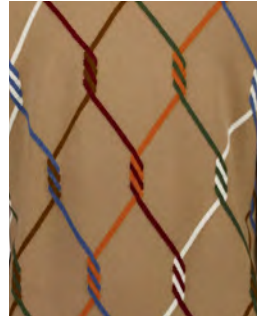

comb. 2

245/17090

V SWEATER 1/1

70% wool, 30% cashmere, 5gg

245/1709x_70% wool, 30% cashmere (245_colorcard 7-4)