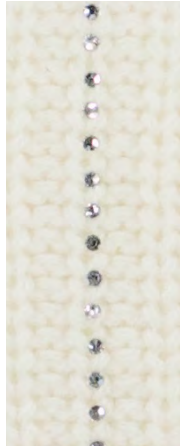

245/17715

JACKET 1/1

70% wool, 30% cashmere, 12gg

245/1771x\_70% wool, 30% cashmere (245\_colorcard 7)

245-40

245-46

245-61

245-81