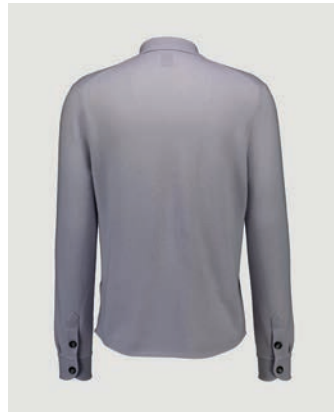

A.

272/37012

OVERSHIRT 1/1
SIZE XS | S | M | L | XL | XXL | XXXL
70% WOOL, 30% CASHMERE
12GG, 1PLY

156 €

AVAILABLE COLORS
CC - 7-30