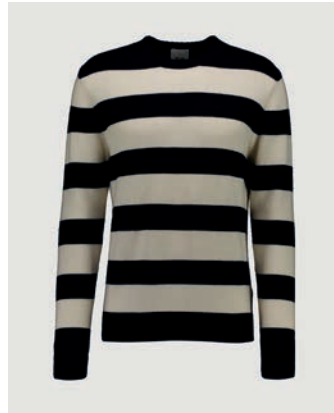

## 272/37032

ZIP-UP FUNNEL SWEATER 1/1  
SIZE XS | S | M | L | XL | XXL | XXXL  
70% WOOL, 30% CASHMERE  
5GG, 3PLY

173 €

AVAILABLE COLORS  
CC - 7-30

A.

**272/37033**

POLO COLLAR SWEATER 1/1  
SIZE XS | S | M | L | XL | XXL | XXXL  
70% WOOL, 30% CASHMERE  
5GG, 3PLY

177 €

AVAILABLE COLORS  
**CC - 7-30**

A.

**272/3704X**

70% WOOL, 30% CASHMERE  
CC - 7-31

© ALLUDE 2026

A.