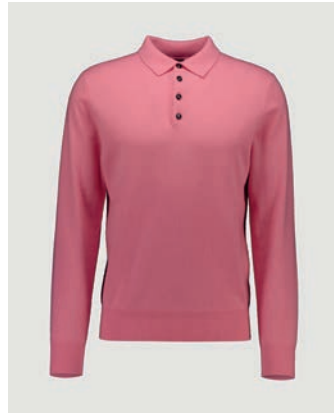

A.

272/30023

POLO COLLAR SWEATER 1/1
SIZE XS | S | M | L | XL | XXL | XXXL
100% CASHMERE
12GG, 1PLY

167 €

AVAILABLE COLORS
CC - 1-30