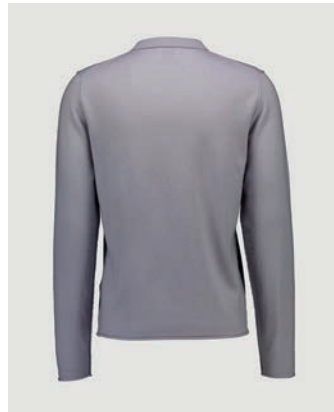

A.

272/37015

ZIP-UP SWEATER 1/1
SIZE XS | S | M | L | XL | XXL | XXXL
70% WOOL, 30% CASHMERE
12GG, 1PLY

142 €

AVAILABLE COLORS CC - 7-30