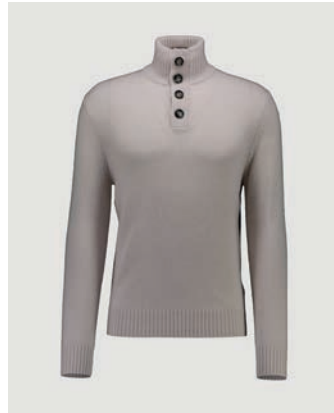

## 272/37061

ZIP-UP FUNNEL JACKET 1/1  
SIZE XS | S | M | L | XL | XXL | XXXL  
70% WOOL, 30% CASHMERE  
5GG, 2PLY

167 €

AVAILABLE COLORS  
CC - 7-30

A.