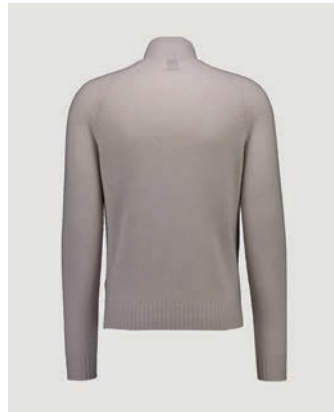

## 272/37060

RD-NECK SWEATER 1/1  
SIZE XS | S | M | L | XL | XXL | XXXL  
70% WOOL, 30% CASHMERE  
5GG, 2PLY

121 €

AVAILABLE COLORS  
CC - 7-30

A.