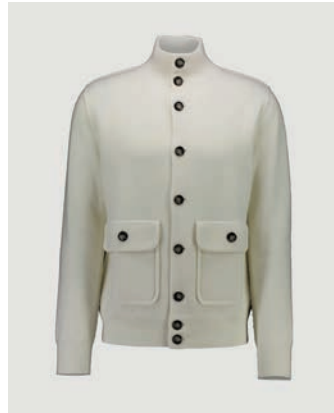

## 272/37611

OVERSHIRT 1/1  
SIZE XS | S | M | L | XL | XXL | XXXL  
70% WOOL, 30% CASHMERE  
12GG, 1PLY

240 €

AVAILABLE COLORS  
CC - 7-30

A.