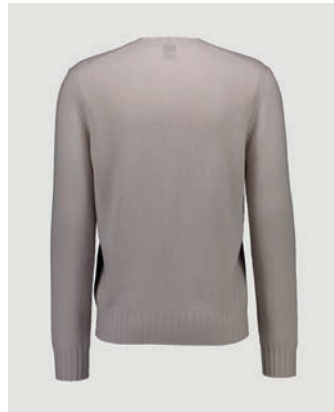

A.

272/37065

V-NECK SWEATER 1/1
SIZE XS | S | M | L | XL | XXL | XXXL
70% WOOL, 30% CASHMERE
5GG, 2PLY

114 €

AVAILABLE COLORS
CC - 7-30