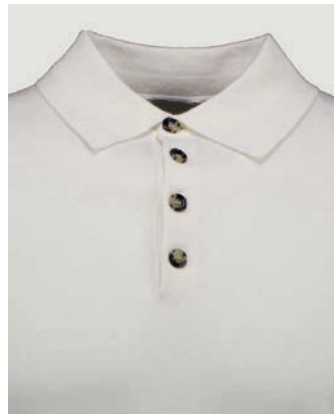

A.

272/69203

POLO COLLAR SWEATER 1/4
SIZE XS | S | M | L | XL | XXL | XXXL
70% COTTON, 20% SILK, 10% CASHMERE
16GG, 1PLY

89 €

AVAILABLE COLORS
CC - 3