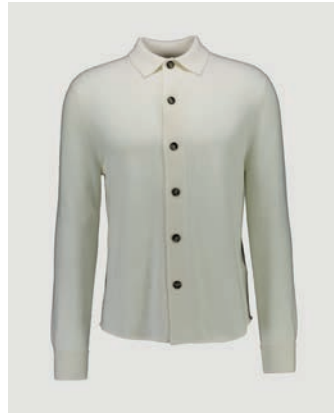

A.

272/37022

OVERSHIRT 1/1
SIZE XS | S | M | L | XL | XXL | XXXL
70% WOOL, 30% CASHMERE
12GG, 1PLY

152 €

AVAILABLE COLORS
CC - 7-30