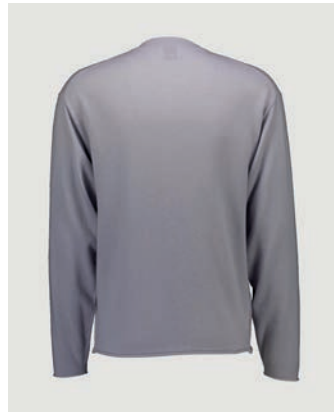

## 272/37013

RD-NECK SWEATER 1/1  
SIZE XS | S | M | L | XL | XXL | XXXL  
70% WOOL, 30% CASHMERE  
12GG, 1PLY

93 €

AVAILABLE COLORS  
CC - 7-30

A.