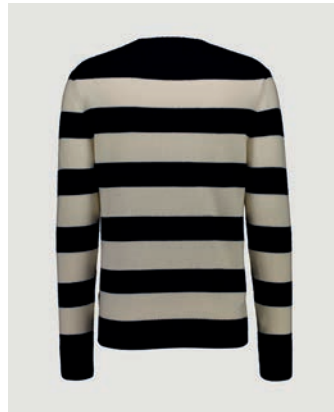

A.

272/37040

RD-NECK SWEATER 1/1
SIZE XS | S | M | L | XL | XXL | XXXL
70% WOOL, 30% CASHMERE
7GG, 2PLY

135 €

AVAILABLE COLORS
CC - 7-31

14/41

38/11

40/13

43/61