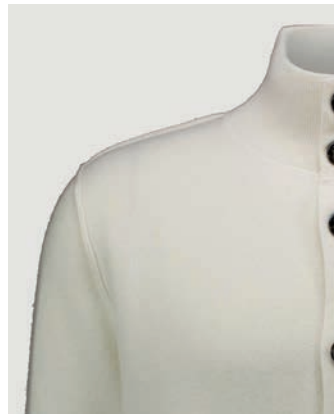

## 272/37611

OVERSHIRT 1/1  
SIZE XS | S | M | L | XL | XXL | XXXL  
70% WOOL, 30% CASHMERE  
12GG, 1PLY

240 €

AVAILABLE COLORS  
CC - 7-30

A.