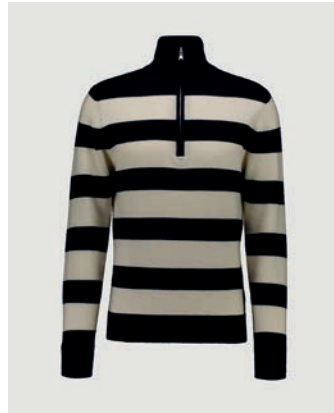

A.

272/37041

ZIP-UP FUNNEL SWEATER 1/1
SIZE XS | S | M | L | XL | XXL | XXXL
70% WOOL, 30% CASHMERE
7GG, 2PLY

167 €

AVAILABLE COLORS
CC - 7-31

14/41

38/11

40/13

43/61