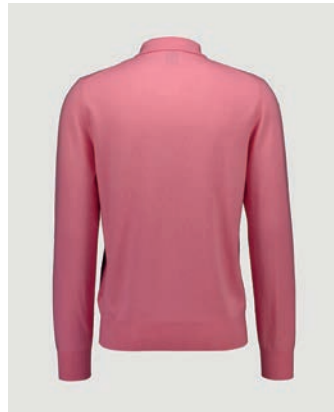

A.

272/30023

POLO COLLAR SWEATER 1/1
SIZE XS | S | M | L | XL | XXL | XXXL
100% CASHMERE
12GG, 1PLY

167 €

AVAILABLE COLORS
CC - 1-30