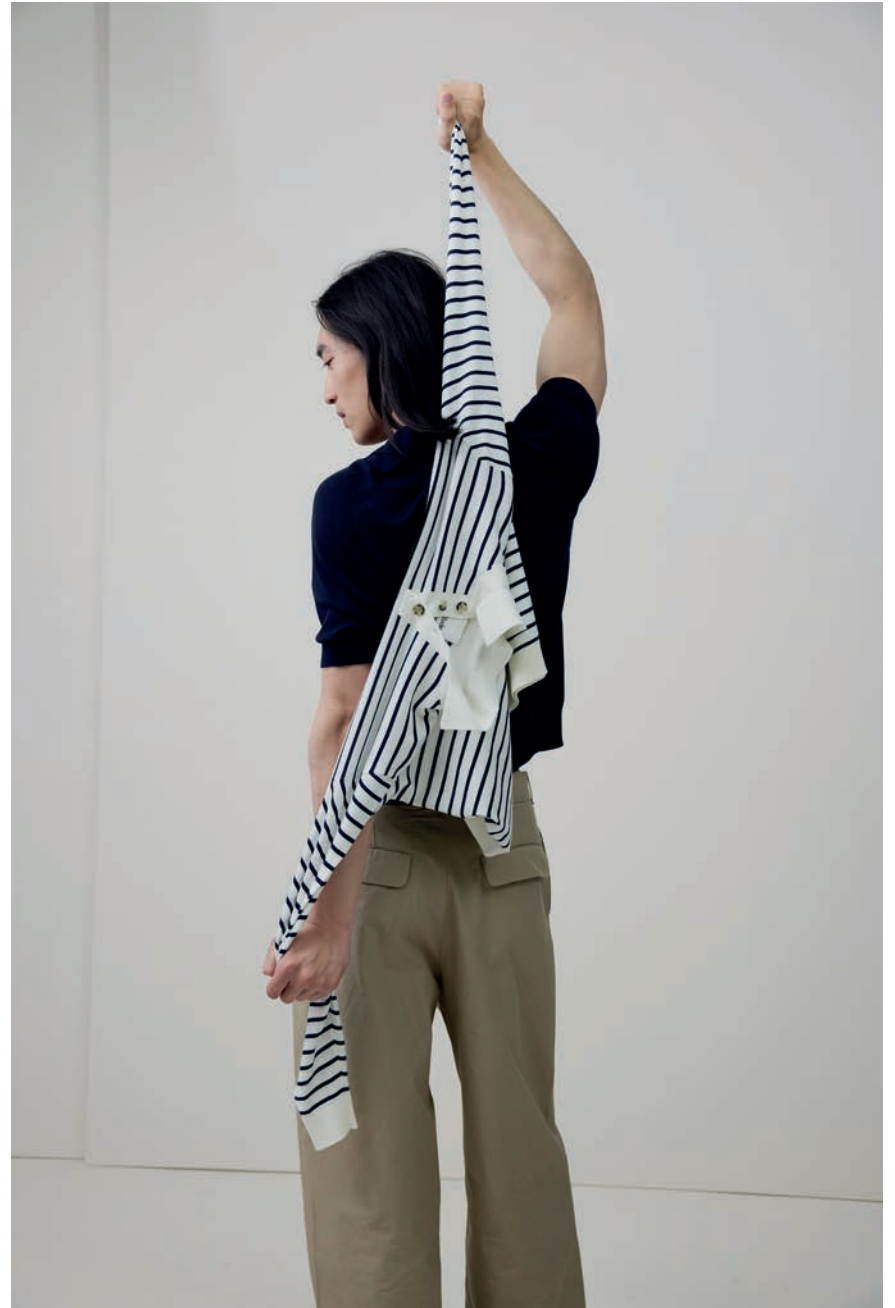

A.

272/6921X

70% COTTON, 20% SILK, 10% CASHMERE
CC - 3-31