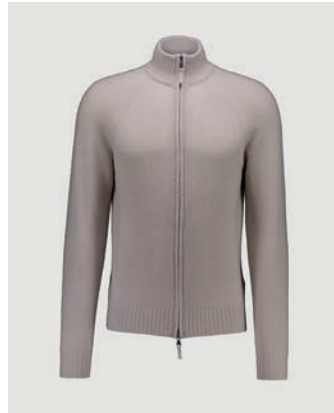

## 272/37060

RD-NECK SWEATER 1/1  
SIZE XS | S | M | L | XL | XXL | XXXL  
70% WOOL, 30% CASHMERE  
5GG, 2PLY

121 €

AVAILABLE COLORS  
CC - 7-30

A.