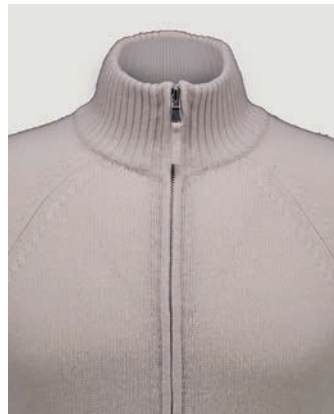

## 272/37060

RD-NECK SWEATER 1/1  
SIZE XS | S | M | L | XL | XXL | XXXL  
70% WOOL, 30% CASHMERE  
5GG, 2PLY

121 €

AVAILABLE COLORS  
CC - 7-30

A.