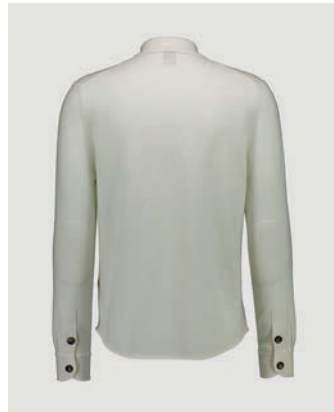

A.

272/37022

OVERSHIRT 1/1
SIZE XS | S | M | L | XL | XXL | XXXL
70% WOOL, 30% CASHMERE
12GG, 1PLY

152 €

AVAILABLE COLORS
CC - 7-30