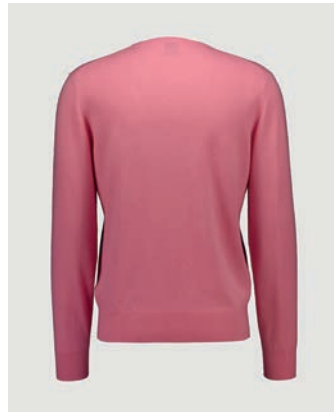

A.

272/30021

RD-NECK SWEATER 1/1

SIZE XS | S | M | L | XL | XXL | XXXL

100% CASHMERE

12GG, 1PLY

156 €

AVAILABLE COLORS

CC - 1-30