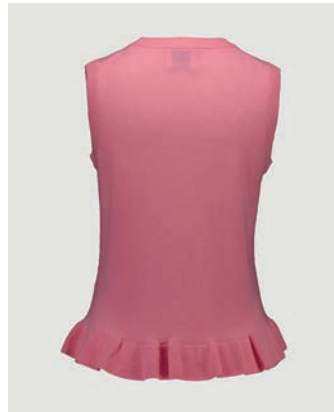

A.

272/17121

RD-NECK CARDIGAN 0/1
SIZE XXS | XS | S | M | L | XL | XXL
70% WOOL, 30% CASHMERE
12GG, 1PLY

89 €

AVAILABLE COLORS
CC - 7