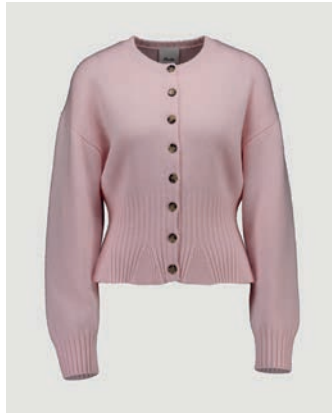

A.

272/17001

RD-NECK CARDIGAN 1/1
SIZE XXS | XS | S | M | L | XL | XXL
70% WOOL, 30% CASHMERE
5GG, 3PLY

156 €

AVAILABLE COLORS
CC - 7