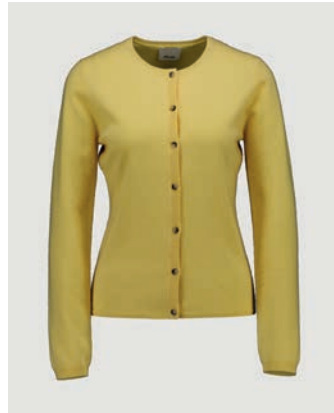

A.

272/11103

RD-NECK CARDIGAN 1/1
SIZE XXS | XS | S | M | L | XL | XXL
100% CASHMERE
12GG, 1PLY

125 €

AVAILABLE COLORS
CC - 1