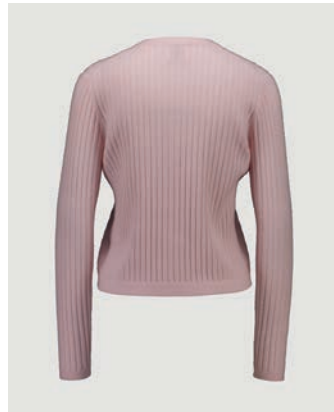

272/17020

RD-NECK CARDIGAN 1/1
SIZE XXS | XS | S | M | L | XL | XXL
70% WOOL, 30% CASHMERE
12GG, 1PLY

135 €

AVAILABLE COLORS CC - 7