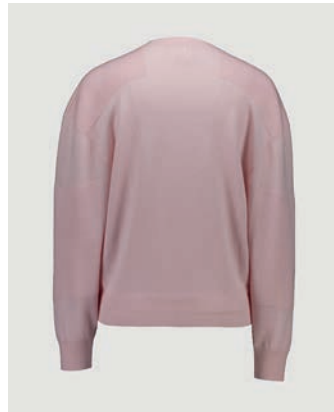

A.

272/17071

RD-NECK SWEATER 1/1

SIZE XXS | XS | S | M | L | XL | XXL

70% WOOL, 30% CASHMERE

12GG, 1PLY

100 €

AVAILABLE COLORS

CC - 7