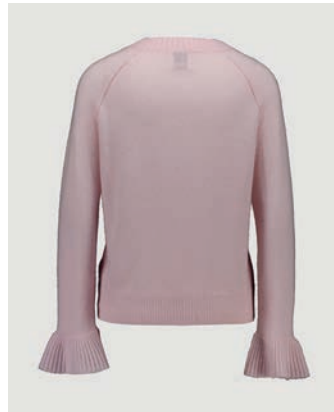

A.

**272/11121**

RD-NECK CARDIGAN 1/1  
SIZE XXS | XS | S | M | L | XL | XXL  
100% CASHMERE  
9GG, 1PLY

146 €

AVAILABLE COLORS  
CC - 1

A.

## 272/11122

RD-NECK SWEATER 1/1  
SIZE XXS | XS | S | M | L | XL | XXL  
100% CASHMERE  
7GG, 1PLY

114 €