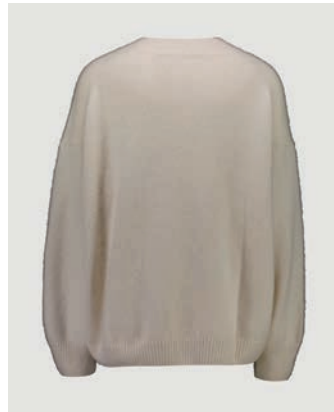

A.

272/77001

RD-NECK SWEATER 1/1
SIZE XXS | XS | S | M | L | XL | XXL
75% CASHMERE, 25% SILK
5GG, 2PLY

251 €

AVAILABLE COLORS
CC - 23