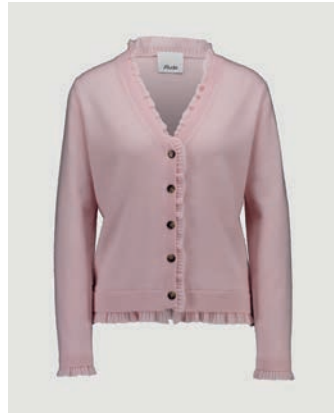

## 272/11118

POLO COLLAR SWEATER 1/1  
SIZE XXS | XS | S | M | L | XL | XXL  
100% CASHMERE  
12GG, 1PLY

135 €

AVAILABLE COLORS  
CC - 1

A.

**272/1112X**

100% CASHMERE  
CC - 1

A.