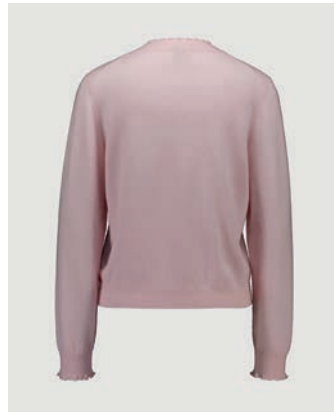

A.

272/17021

RD-NECK CARDIGAN 1/1
SIZE XXS | XS | S | M | L | XL | XXL
70% WOOL, 30% CASHMERE
12GG, 1PLY

121 €

AVAILABLE COLORS
CC - 7