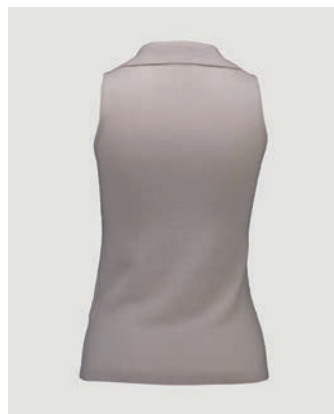

A.

**272/17641**

RD-NECK CARDIGAN 1/1  
SIZE XXS | XS | S | M | L | XL | XXL  
70% WOOL, 30% CASHMERE  
12GG, 1PLY

93 €

AVAILABLE COLORS  
**CC - 7**

A.

**272/17642**

SERAFINO TOP 0/1  
SIZE XXS | XS | S | M | L | XL | XXL  
70% WOOL, 30% CASHMERE  
12GG, 1PLY