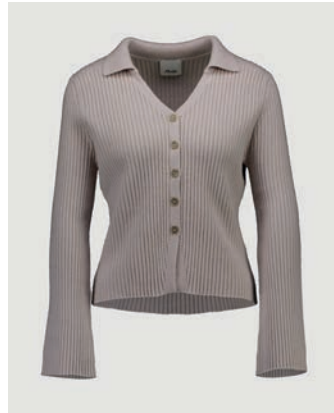

A.

272/17060

SERAFINO CARDIGAN 1/1
SIZE XXS | XS | S | M | L | XL | XXL
70% WOOL, 30% CASHMERE
12GG, 1PLY

146 €

AVAILABLE COLORS
CC - 7