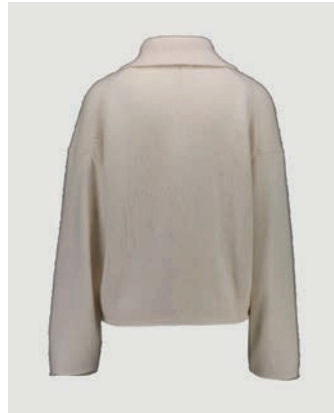

A.

272/77000

ZIP-UP JACKET 1/1
SIZE XXS | XS | S | M | L | XL | XXL
75% CASHMERE, 25% SILK
5GG, 2PLY

251 €

AVAILABLE COLORS
CC - 23

11

20

40

45

48

61

81

90