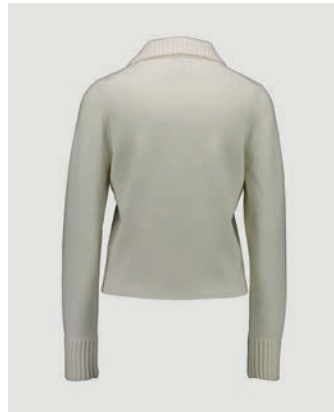

A.

272/17050

ZIP-UP JACKET 1/1

SIZE XXS | XS | S | M | L | XL | XXL

70% WOOL, 30% CASHMERE

12GG, 1PLY

156 €

AVAILABLE COLORS

CC - 7