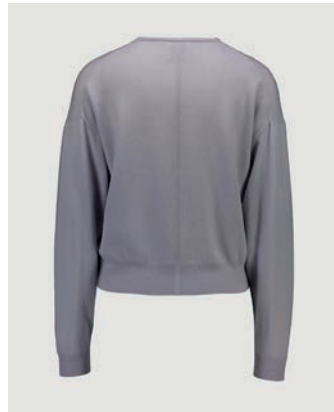

A.

272/17601

TIE-NECK SWEATER 1/1

SIZE XXS | XS | S | M | L | XL | XXL

70% WOOL, 30% CASHMERE

12GG, 1PLY

104 €

AVAILABLE COLORS

CC - 7