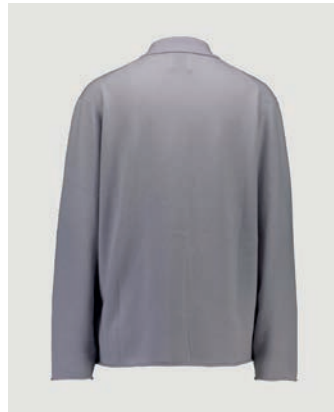

## 272/11160

V-NECK CARDIGAN 1/1  
SIZE XXS | XS | S | M | L | XL | XXL  
100% CASHMERE  
9GG, 1PLY

142 €

AVAILABLE COLORS  
CC - 1

A.