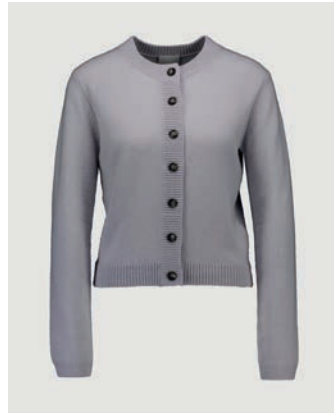

A.

272/11171

RD-NECK CARDIGAN 1/1
SIZE XXS | XS | S | M | L | XL | XXL
100% CASHMERE
7GG, 1PLY

131 €

AVAILABLE COLORS
CC - 1