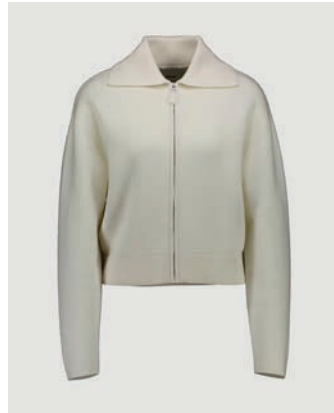

## 272/17611

ZIP-UP JACKET 1/1  
SIZE XXS | XS | S | M | L | XL | XXL  
70% WOOL, 30% CASHMERE  
12GG, 1PLY

198 €