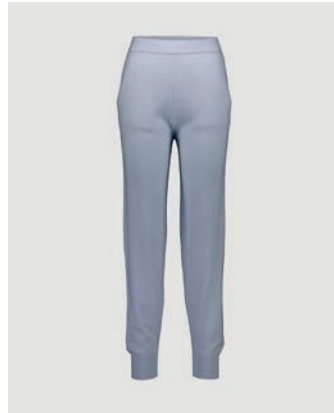

## 272/11116

RD-NECK SWEATER 1/2  
SIZE XXS | XS | S | M | L | XL | XXL  
100% CASHMERE  
9GG, 1PLY

110 €

AVAILABLE COLORS  
CC - 1

A.

**272/11117**

TROUSERS

SIZE XXS | XS | S | M | L | XL | XXL