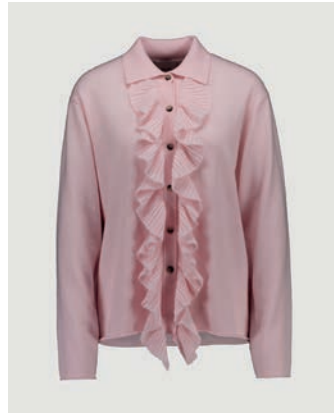

## 272/11123

RD-NECK SWEATER 1/2  
SIZE XXS | XS | S | M | L | XL | XXL  
100% CASHMERE  
12GG, 1PLY

110 €

AVAILABLE COLORS  
CC - 1

A.

**272/11124**

SHIRT 1/1  
SIZE XXS | XS | S | M | L | XL | XXL  
100% CASHMERE  
12GG, 1PLY