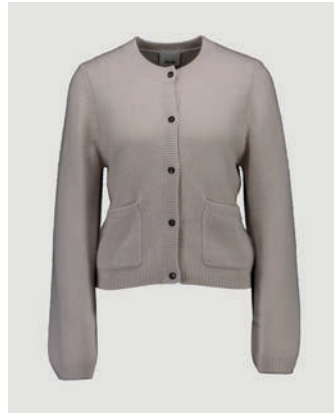

A.

272/11210

RD-NECK CARDIGAN 1/1
SIZE XXS | XS | S | M | L | XL | XXL
100% CASHMERE
5GG, 2PLY

167 €

AVAILABLE COLORS
CC - 1