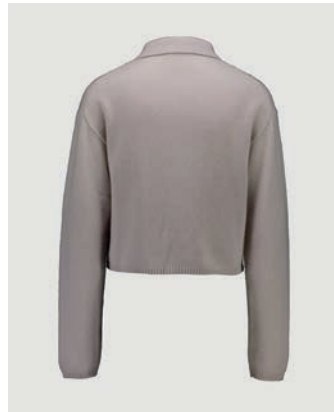

## 272/11213

RD-NECK SWEATER 1/1  
SIZE XXS | XS | S | M | L | XL | XXL  
100% CASHMERE  
5GG, 2PLY

167 €

AVAILABLE COLORS  
CC - 1

A.