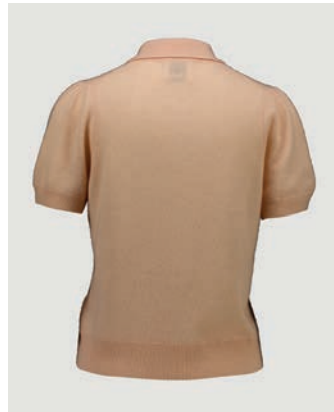

A.

272/11134

POLO COLLAR SWEATER 1/4
SIZE XXS | XS | S | M | L | XL | XXL
100% CASHMERE
7GG, 1PLY

90 €

AVAILABLE COLORS
CC - 1