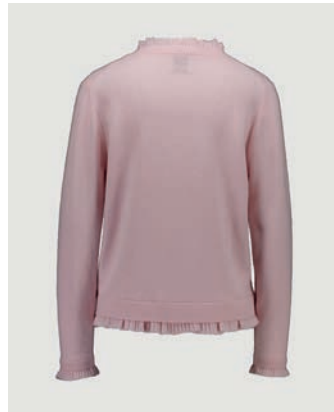

## 272/11118

POLO COLLAR SWEATER 1/1  
SIZE XXS | XS | S | M | L | XL | XXL  
100% CASHMERE  
12GG, 1PLY

135 €

AVAILABLE COLORS  
CC - 1

A.

**272/1112X**

100% CASHMERE  
CC - 1

A.