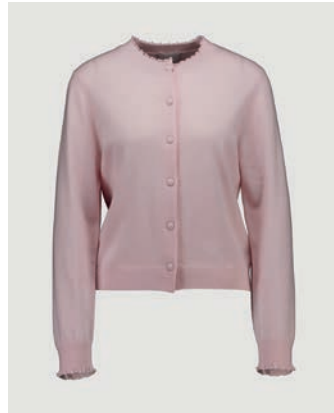

A.

272/17021

RD-NECK CARDIGAN 1/1
SIZE XXS | XS | S | M | L | XL | XXL
70% WOOL, 30% CASHMERE
12GG, 1PLY

121 €

AVAILABLE COLORS
CC - 7