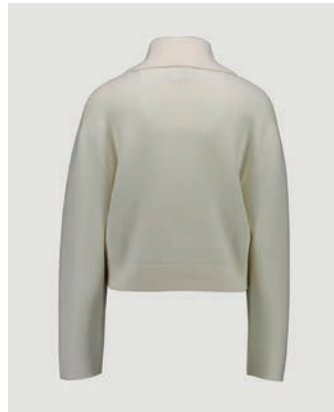

## 272/17611

ZIP-UP JACKET 1/1  
SIZE XXS | XS | S | M | L | XL | XXL  
70% WOOL, 30% CASHMERE  
12GG, 1PLY

198 €