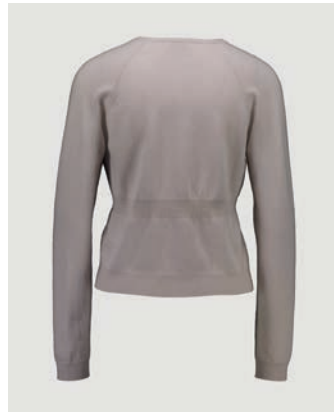

A.

272/17641

RD-NECK CARDIGAN 1/1
SIZE XXS | XS | S | M | L | XL | XXL
70% WOOL, 30% CASHMERE
12GG, 1PLY

93 €

AVAILABLE COLORS
CC - 7