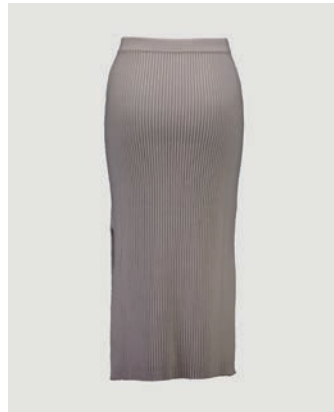

## 272/17062

RD-NECK SWEATER 1/4  
SIZE XXS | XS | S | M | L | XL | XXL  
70% WOOL, 30% CASHMERE  
7GG, 2PLY

93 €

AVAILABLE COLORS  
CC - 7

A.