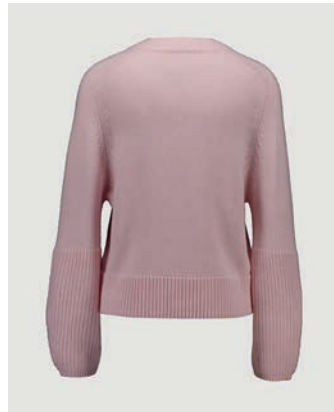

## 272/17073

V-NECK JACKET 1/1  
SIZE XXS | XS | S | M | L | XL | XXL  
70% WOOL, 30% CASHMERE  
5GG, 3PLY

198 €

AVAILABLE COLORS  
CC - 7

A.

**272/17074**

RD-SWEATER 1/1

SIZE XXS | XS | S | M | L | XL | XXL