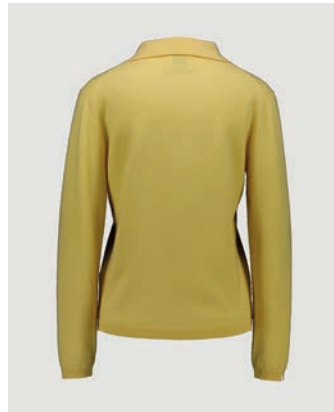

A.

272/11108

JOHNNY COLLAR SWEATER 1/1
SIZE XXS | XS | S | M | L | XL | XXL
100% CASHMERE
12GG, 1PLY

152 €

AVAILABLE COLORS
CC - 1