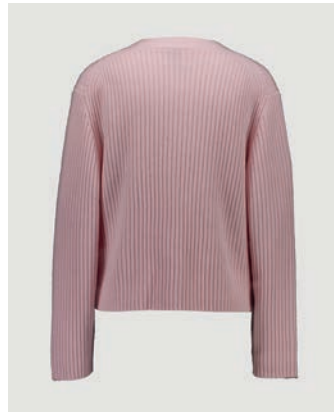

A.

272/17073

V-NECK JACKET 1/1
SIZE XXS | XS | S | M | L | XL | XXL
70% WOOL, 30% CASHMERE
5GG, 3PLY

198 €

AVAILABLE COLORS
CC - 7