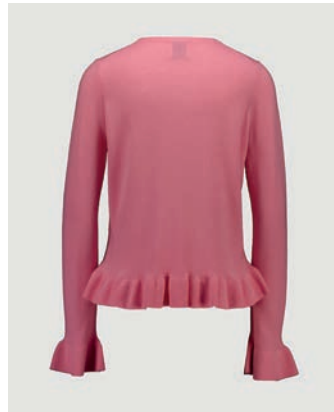

## 272/17121

RD-NECK CARDIGAN 0/1  
SIZE XXS | XS | S | M | L | XL | XXL  
70% WOOL, 30% CASHMERE  
12GG, 1PLY

89 €

AVAILABLE COLORS  
CC - 7

A.