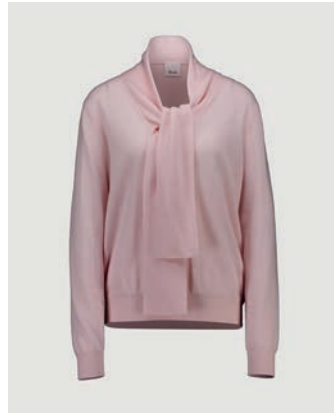

A.

272/17072

BOW SWEATER 1/1
SIZE XXS | XS | S | M | L | XL | XXL
70% WOOL, 30% CASHMERE
12GG, 1PLY

121 €

AVAILABLE COLORS CC - 7