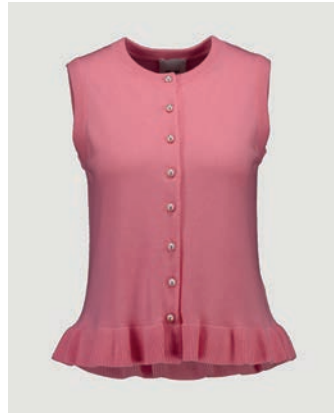

A.

272/17121

RD-NECK CARDIGAN 0/1
SIZE XXS | XS | S | M | L | XL | XXL
70% WOOL, 30% CASHMERE
12GG, 1PLY

89 €

AVAILABLE COLORS
CC - 7