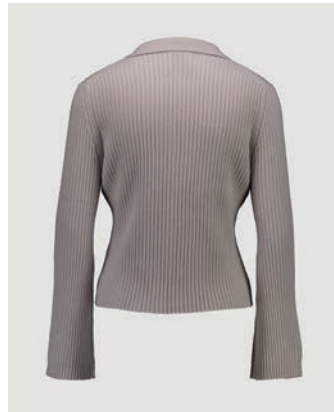

A.

272/17060

SERAFINO CARDIGAN 1/1
SIZE XXS | XS | S | M | L | XL | XXL
70% WOOL, 30% CASHMERE
12GG, 1PLY

146 €

AVAILABLE COLORS
CC - 7