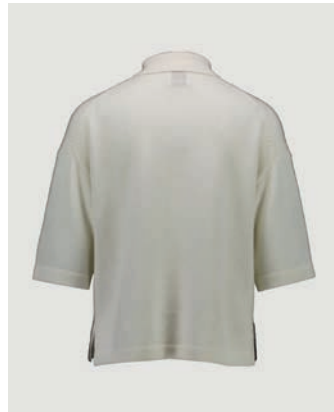

## 272/11155

COLLAR CARDIGAN 1/2  
SIZE XXS | XS | S | M | L | XL | XXL  
100% CASHMERE  
5GG, 2PLY

208 €

AVAILABLE COLORS  
CC - 1

A.