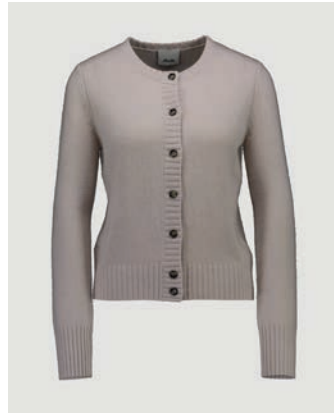

A.

272/11231

RD-NECK CARDIGAN 1/1
SIZE XXS | XS | S | M | L | XL | XXL
100% CASHMERE
5GG, 2PLY

156 €

AVAILABLE COLORS
CC - 1