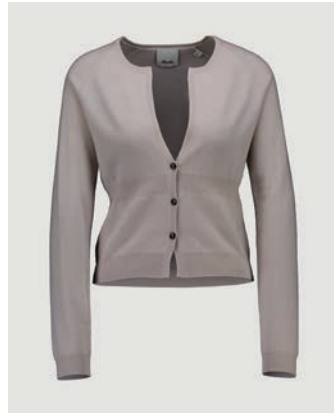

A.

272/17641

RD-NECK CARDIGAN 1/1
SIZE XXS | XS | S | M | L | XL | XXL
70% WOOL, 30% CASHMERE
12GG, 1PLY

93 €

AVAILABLE COLORS
CC - 7