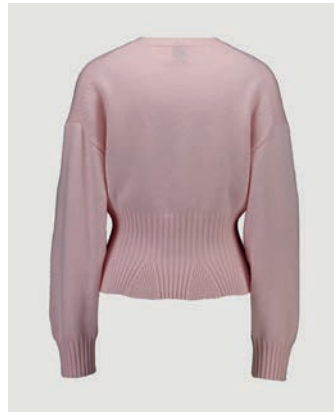

## 272/17001

RD-NECK CARDIGAN 1/1  
SIZE XXS | XS | S | M | L | XL | XXL  
70% WOOL, 30% CASHMERE  
5GG, 3PLY

156 €

AVAILABLE COLORS  
CC - 7

A.