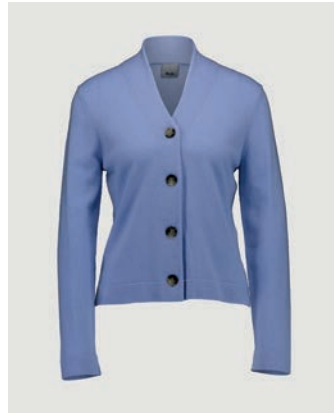

A.

272/17650

BLAZER CARDIGAN 1/1

SIZE XXS | XS | S | M | L | XL | XXL

70% WOOL, 30% CASHMERE

9GG, 1PLY

103 €

AVAILABLE COLORS

CC - 7