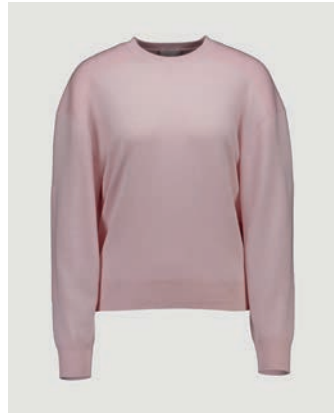

A.

272/17071

RD-NECK SWEATER 1/1

SIZE XXS | XS | S | M | L | XL | XXL

70% WOOL, 30% CASHMERE

12GG, 1PLY

100 €

AVAILABLE COLORS

CC - 7