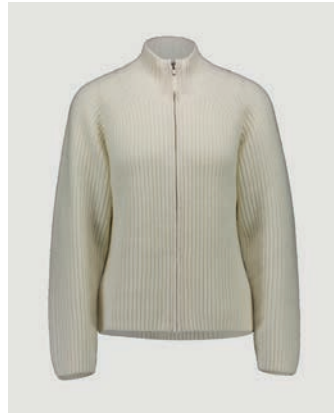

## 272/17023

RD-NECK SWEATER 1/4  
SIZE XXS | XS | S | M | L | XL | XXL  
70% WOOL, 30% CASHMERE  
12GG, 1PLY

89 €

AVAILABLE COLORS  
CC - 7

A.

**272/1703X**

70% WOOL, 30% CASHMERE  
CC - 7

A.