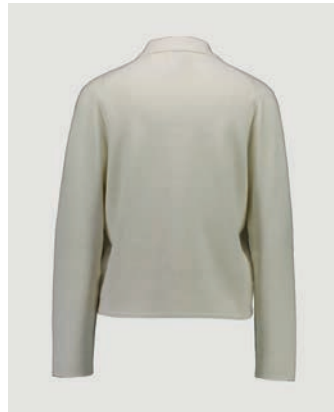

A.

272/17052

JACKET 1/1

SIZE XXS | XS | S | M | L | XL | XXL

70% WOOL, 30% CASHMERE

12GG, 1PLY

167 €

AVAILABLE COLORS

CC - 7