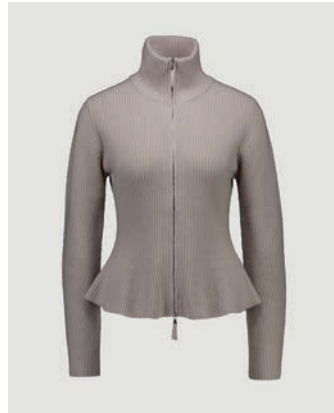

A.

272/17061

ZIP-UP FUNNEL JACKET 1/1
SIZE XXS | XS | S | M | L | XL | XXL
70% WOOL, 30% CASHMERE
7GG, 2PLY

146 €

AVAILABLE COLORS
CC - 7