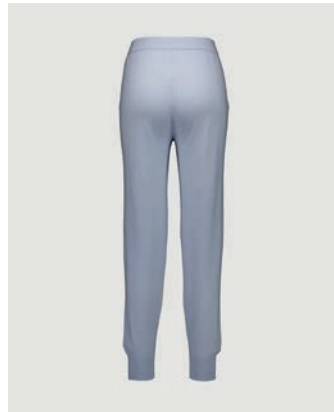

## 272/11116

RD-NECK SWEATER 1/2  
SIZE XXS | XS | S | M | L | XL | XXL  
100% CASHMERE  
9GG, 1PLY

110 €

AVAILABLE COLORS  
CC - 1

A.

**272/11117**

TROUSERS

SIZE XXS | XS | S | M | L | XL | XXL