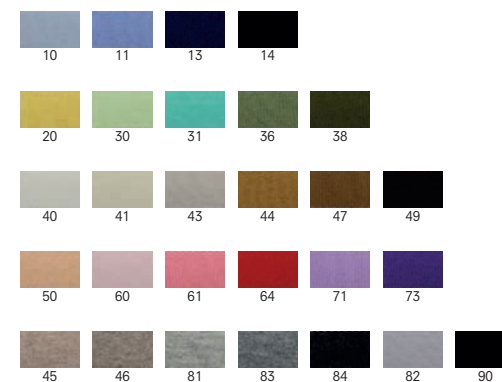

272/11114

V-NECK SWEATER 1/1
SIZE XXS | XS | S | M | L | XL | XXL
100% CASHMERE
9GG, 1PLY

131 €

AVAILABLE COLORS
CC - 1