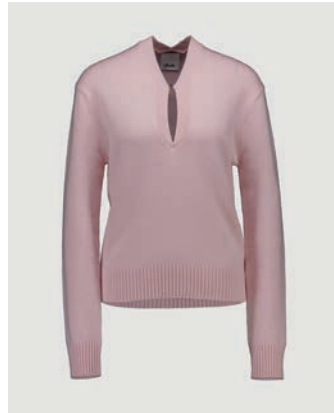

A.

272/17070

V-NECK SWEATER 1/1

SIZE XXS | XS | S | M | L | XL | XXL

70% WOOL, 30% CASHMERE

7GG, 2PLY

121 €

AVAILABLE COLORS

CC - 7