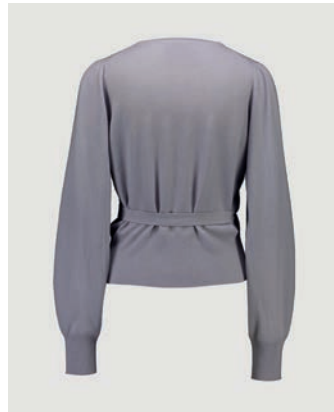

A.

272/17600

WRAP CARDIGAN 1/1

SIZE XXS | XS | S | M | L | XL | XXL

70% WOOL, 30% CASHMERE

12GG, 1PLY

114 €

AVAILABLE COLORS

CC - 7