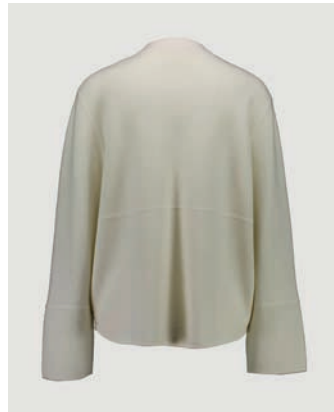

A.

272/17051

ZIP-UP JACKET 1/1
SIZE XXS | XS | S | M | L | XL | XXL
70% WOOL, 30% CASHMERE
12GG, 1PLY

208 €

AVAILABLE COLORS CC - 7