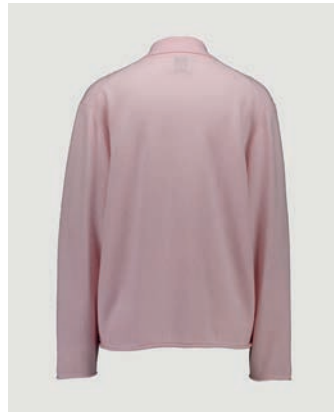

## 272/11123

RD-NECK SWEATER 1/2  
SIZE XXS | XS | S | M | L | XL | XXL  
100% CASHMERE  
12GG, 1PLY

110 €

AVAILABLE COLORS  
CC - 1

A.

**272/11124**

SHIRT 1/1  
SIZE XXS | XS | S | M | L | XL | XXL  
100% CASHMERE  
12GG, 1PLY