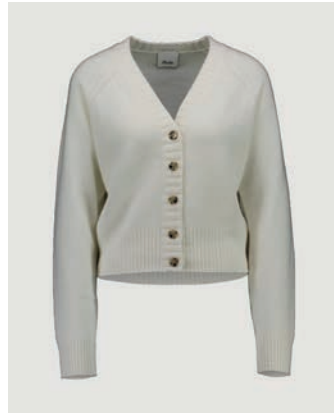

## 272/11150

V-NECK CARDIGAN 1/1  
SIZE XXS | XS | S | M | L | XL | XXL  
100% CASHMERE  
5GG, 2PLY

167 €

AVAILABLE COLORS  
CC - 1

A.